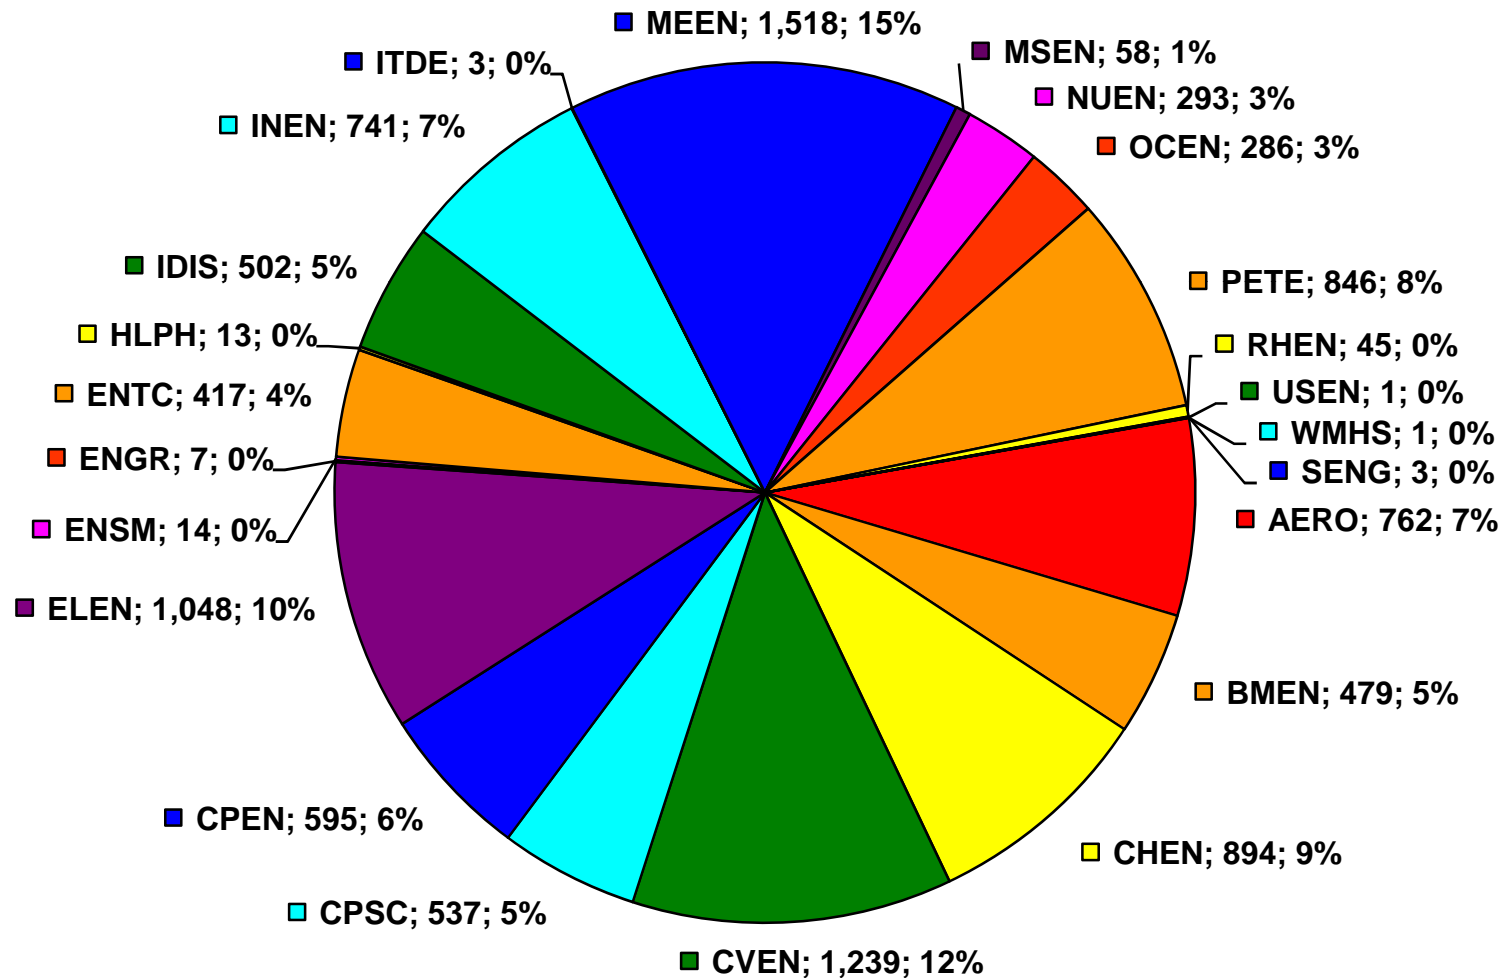

TOTAL CAMPUS ENROLLMENT

FALL 2008 - ALL STUDENTS = 48,039

TOTAL ENGINEERING ENROLLMENT BY ETHNICITY

FALL 2008 - ALL STUDENTS = 10,302

TOTAL ENGINEERING ENROLLMENT BY LEVEL

FALL 2008 - ALL STUDENTS = 10,302

TOTAL ENGINEERING ENROLLMENT BY PROGRAM

FALL 2008 - ALL STUDENTS = 10,302

HISTORICAL ENROLLMENT

Dwight Look College of Engineering

TOTAL DEGREES GRANTED

COLLEGE OF ENGINEERING (Undergrad./Grad.)