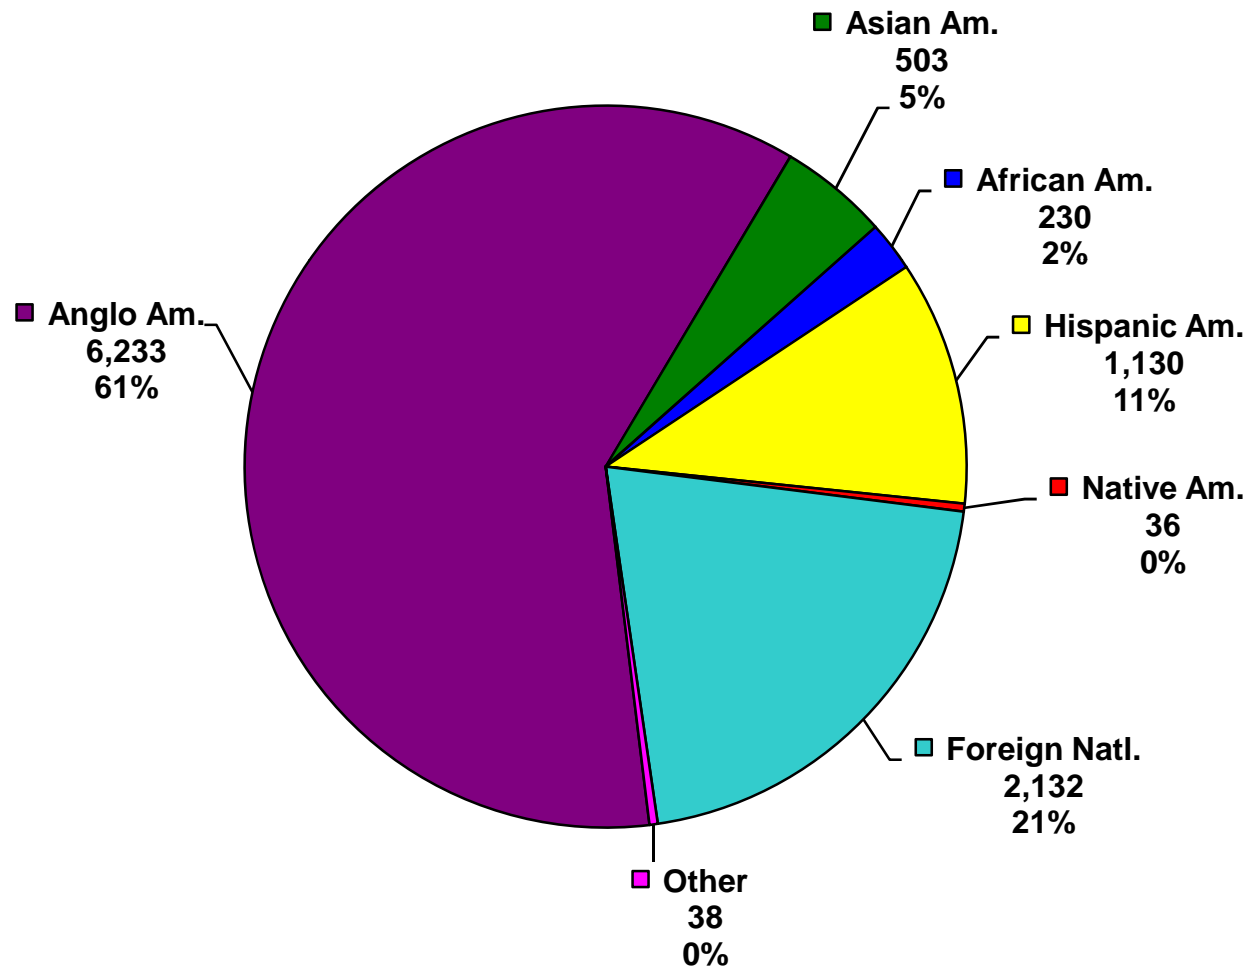

TOTAL CAMPUS ENROLLMENT

FALL 2008 - ALL STUDENTS = 48,039

TOTAL ENGINEERING ENROLLMENT BY ETHNICITY

FALL 2008 - ALL STUDENTS = 10,302

TOTAL ENGINEERING ENROLLMENT BY LEVEL

FALL 2008 - ALL STUDENTS = 10,302

TOTAL ENGINEERING ENROLLMENT BY PROGRAM

FALL 2008 - ALL STUDENTS = 10,302

HISTORICAL ENROLLMENT

Dwight Look College of Engineering

TOTAL DEGREES GRANTED

COLLEGE OF ENGINEERING (Undergrad./Grad.)