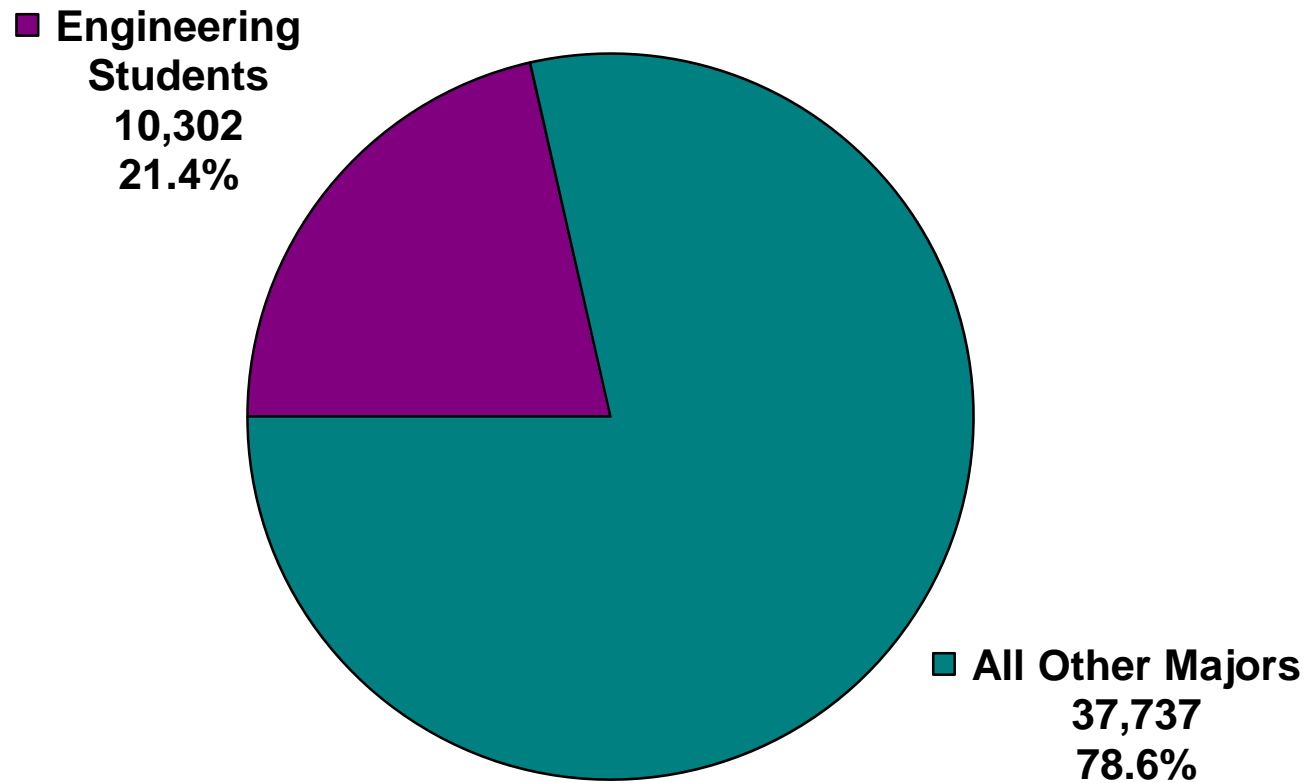

TOTAL CAMPUS ENROLLMENT

FALL 2008 - ALL STUDENTS = 48,039

TOTAL ENGINEERING ENROLLMENT BY ETHNICITY

FALL 2008 - ALL STUDENTS = 10,302

TOTAL ENGINEERING ENROLLMENT BY LEVEL

FALL 2008 - ALL STUDENTS = 10,302

TOTAL ENGINEERING ENROLLMENT BY PROGRAM

FALL 2008 - ALL STUDENTS = 10,302

HISTORICAL ENROLLMENT

Dwight Look College of Engineering

TOTAL DEGREES GRANTED

COLLEGE OF ENGINEERING (Undergrad./Grad.)