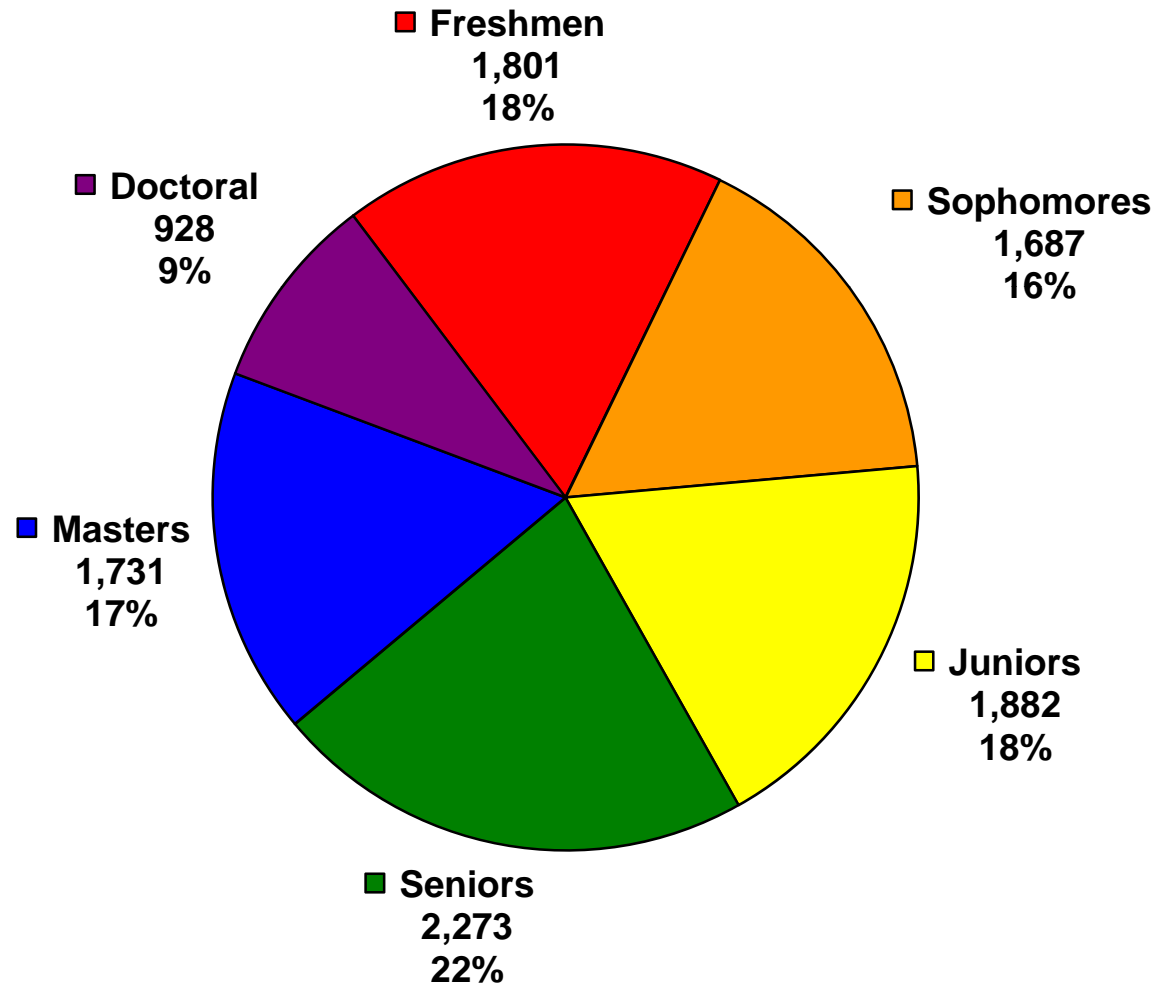

TOTAL CAMPUS ENROLLMENT

FALL 2008 - ALL STUDENTS = 48,039

TOTAL ENGINEERING ENROLLMENT BY ETHNICITY

FALL 2008 - ALL STUDENTS = 10,302

TOTAL ENGINEERING ENROLLMENT BY LEVEL

FALL 2008 - ALL STUDENTS = 10,302

TOTAL ENGINEERING ENROLLMENT BY PROGRAM

FALL 2008 - ALL STUDENTS = 10,302

HISTORICAL ENROLLMENT

Dwight Look College of Engineering

TOTAL DEGREES GRANTED

COLLEGE OF ENGINEERING (Undergrad./Grad.)