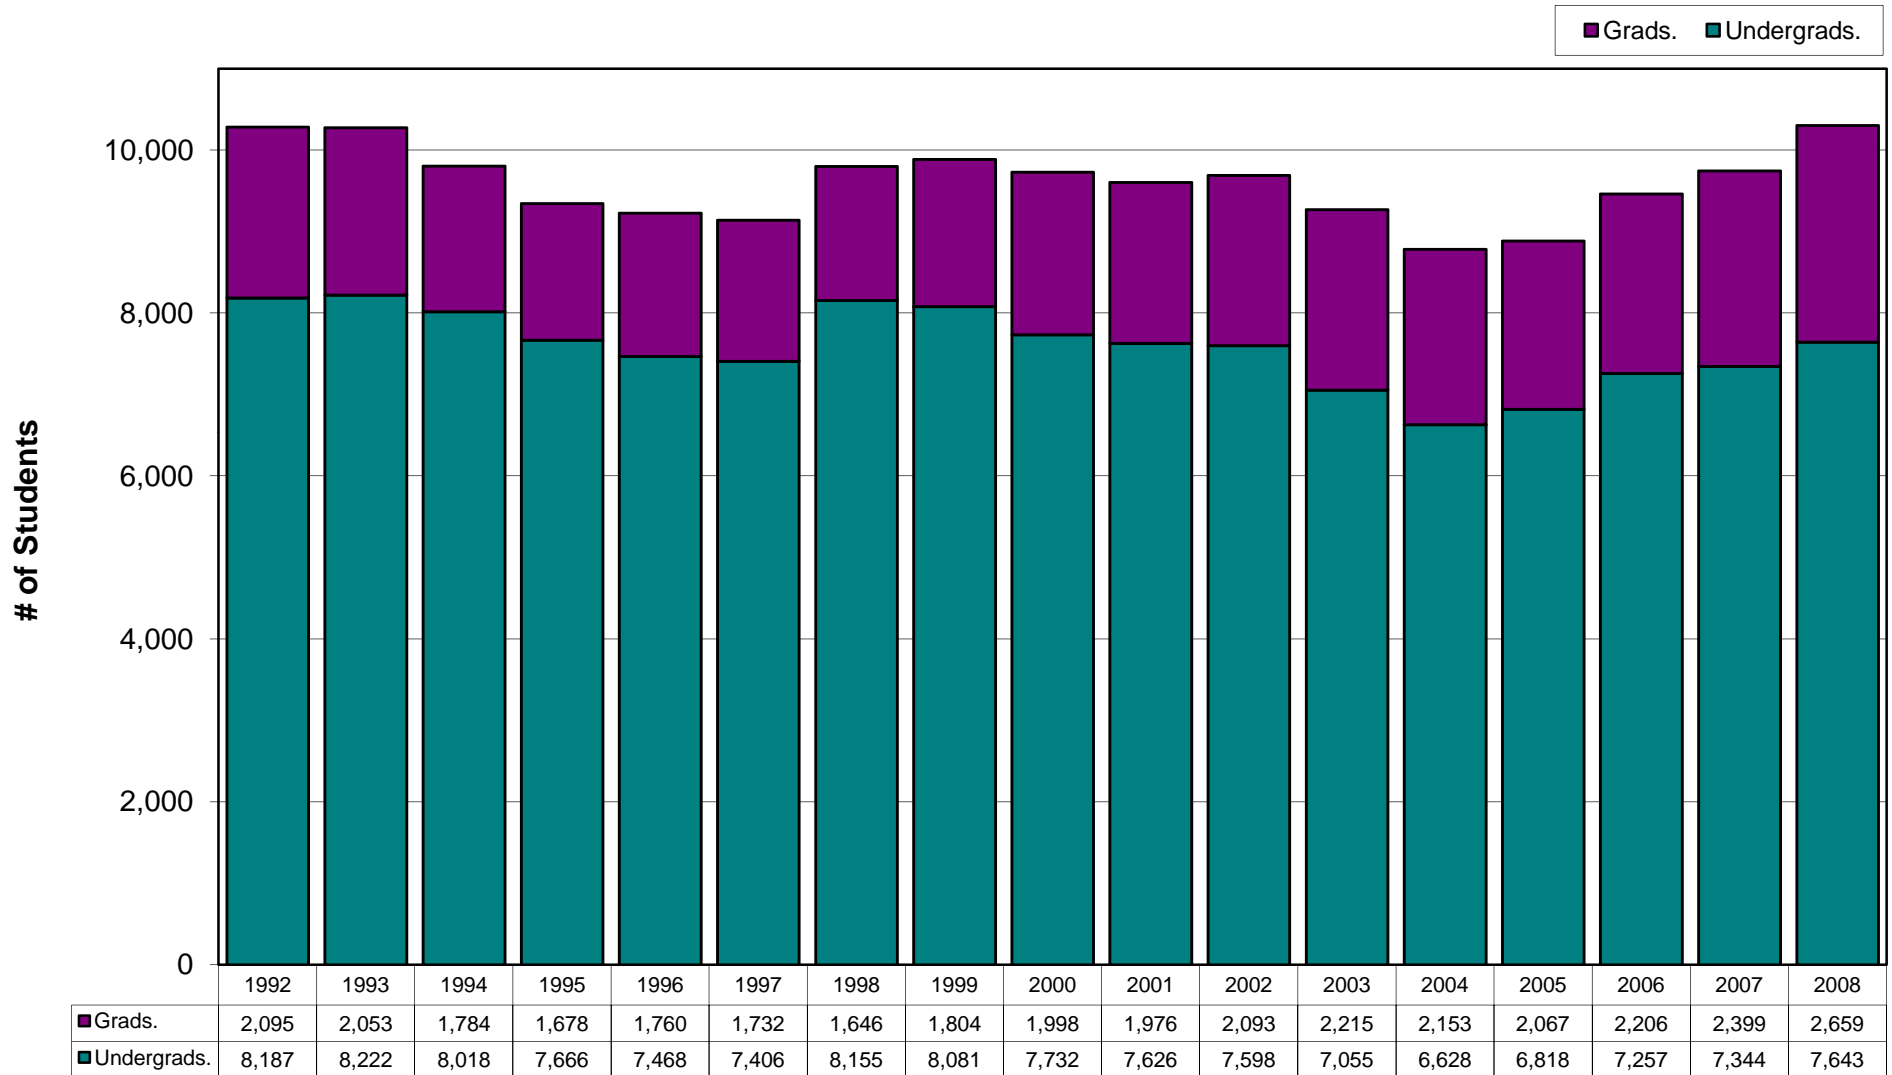

TOTAL CAMPUS ENROLLMENT

FALL 2008 - ALL STUDENTS = 48,039

TOTAL ENGINEERING ENROLLMENT BY ETHNICITY

FALL 2008 - ALL STUDENTS = 10,302

TOTAL ENGINEERING ENROLLMENT BY LEVEL

FALL 2008 - ALL STUDENTS = 10,302

TOTAL ENGINEERING ENROLLMENT BY PROGRAM

FALL 2008 - ALL STUDENTS = 10,302

HISTORICAL ENROLLMENT

Dwight Look College of Engineering

TOTAL DEGREES GRANTED

COLLEGE OF ENGINEERING (Undergrad./Grad.)