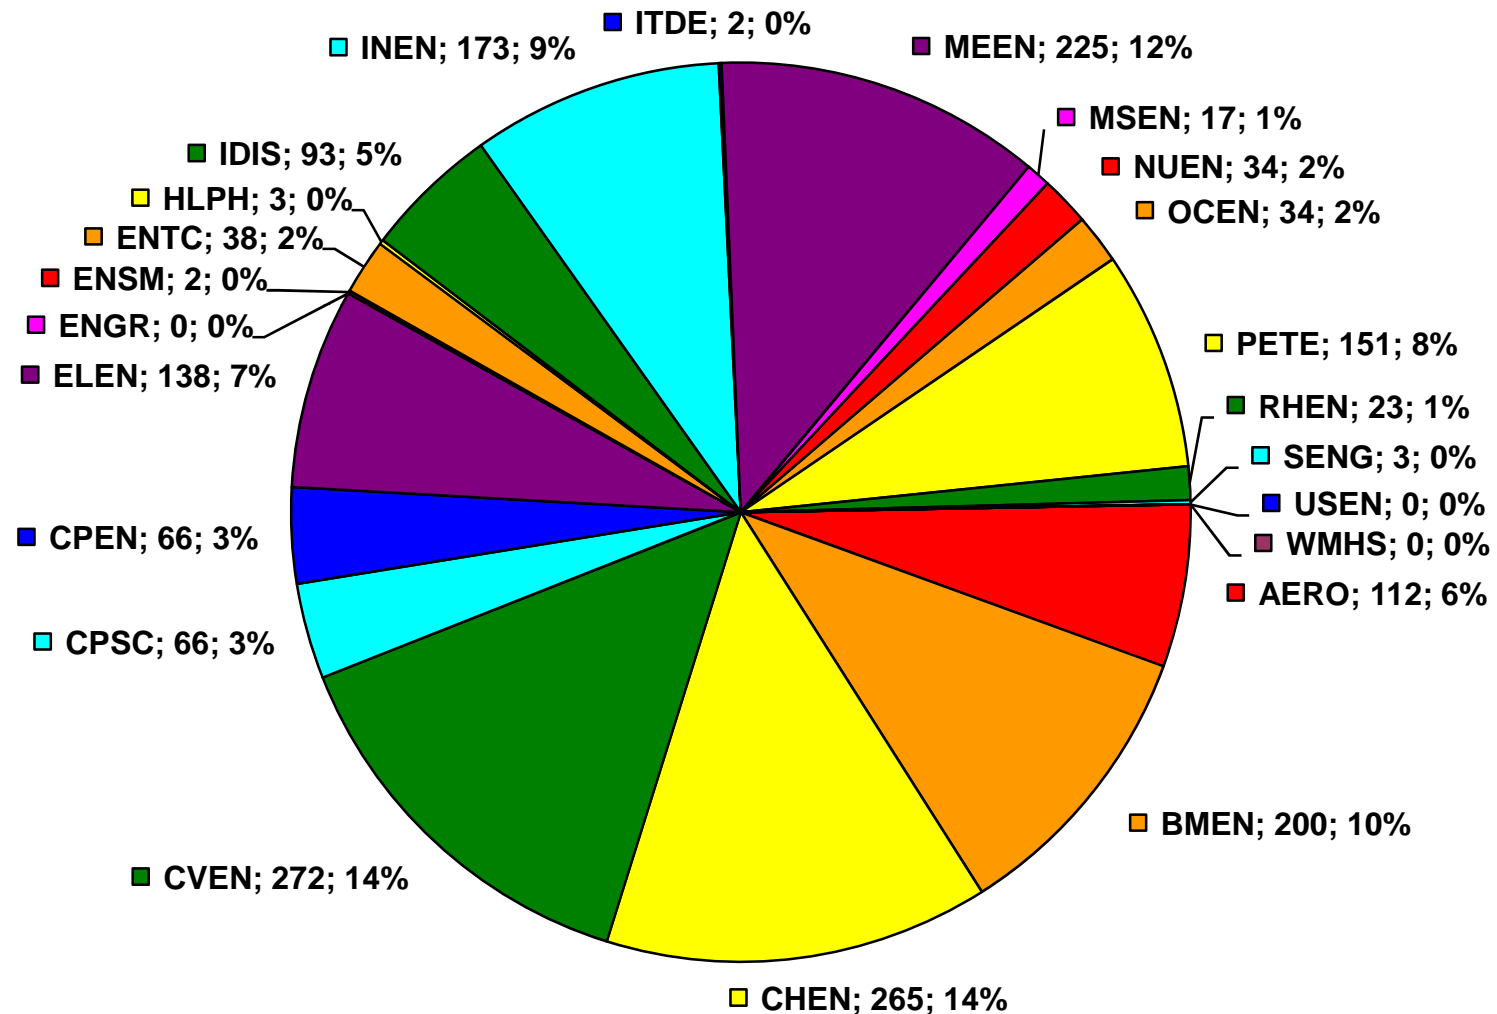

TOTAL FEMALE ENGINEERING ENROLLMENT BY PROGRAM

FALL 2008 - ALL FEMALE STUDENTS = 1,917