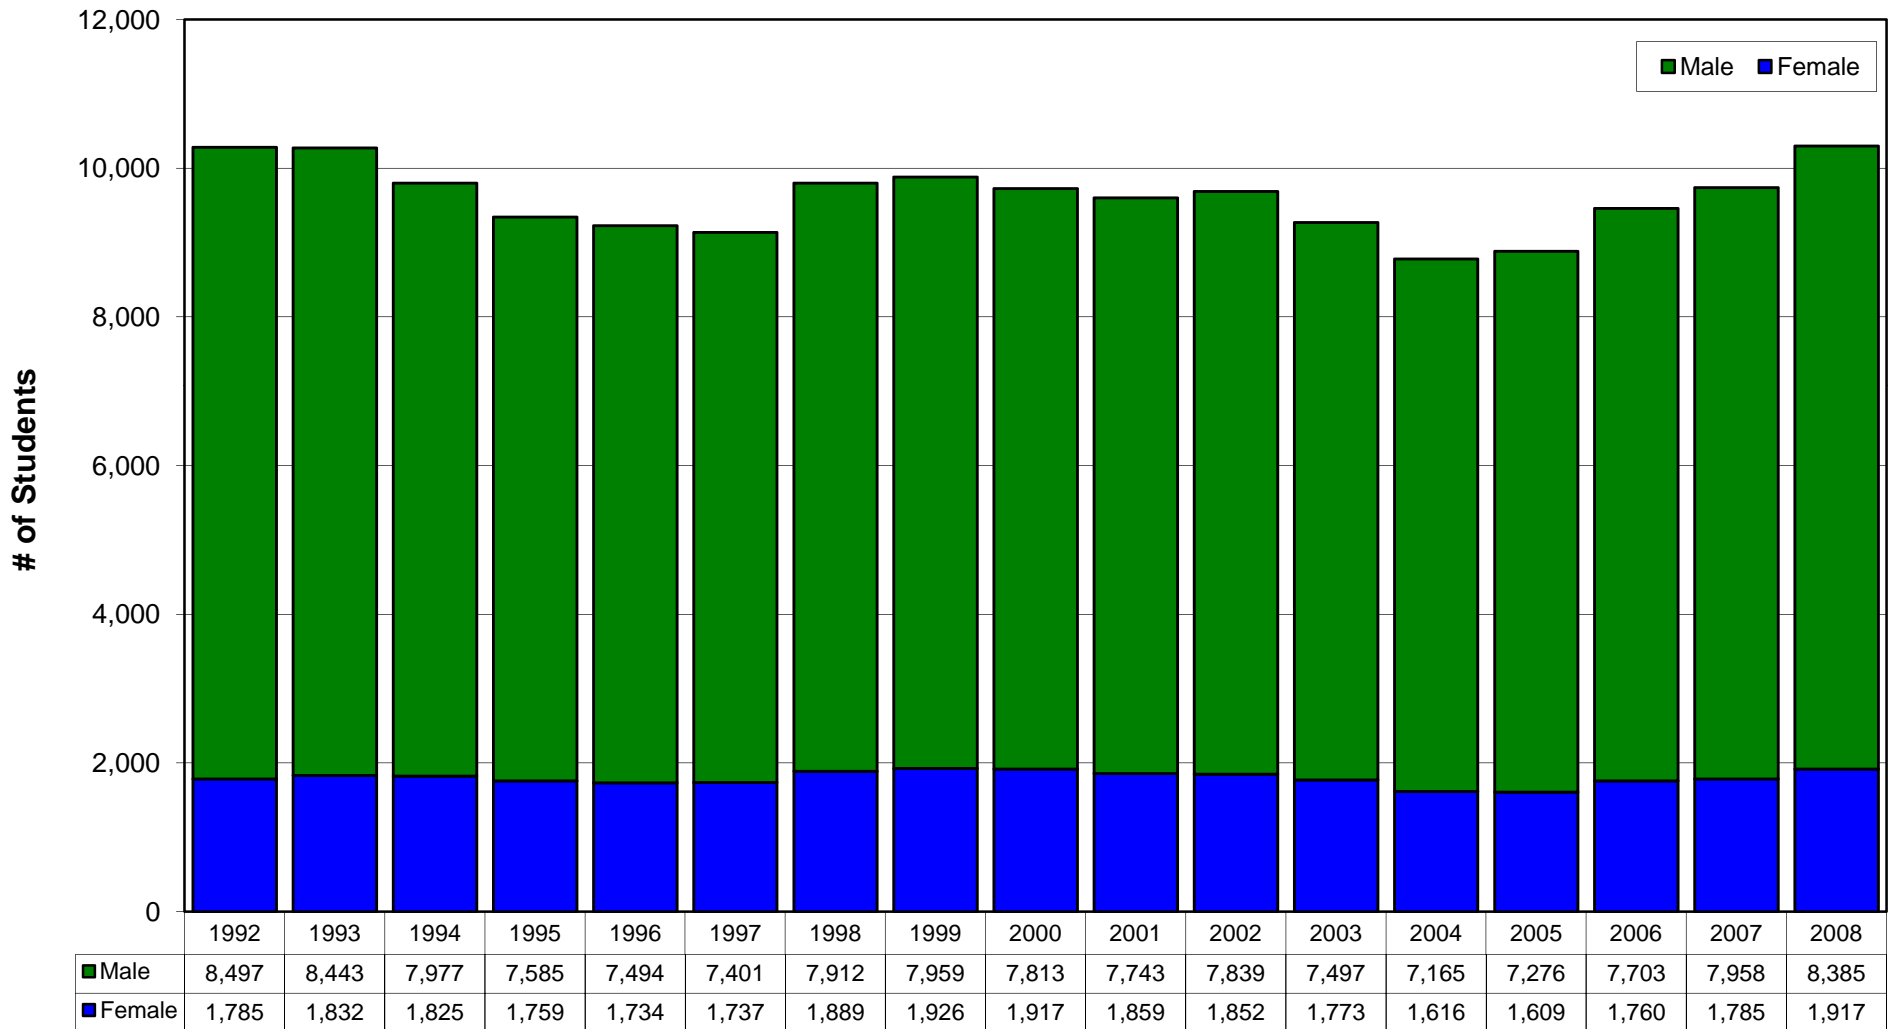

TOTAL ENROLLMENT

COLLEGE OF ENGINEERING (Female/Male)