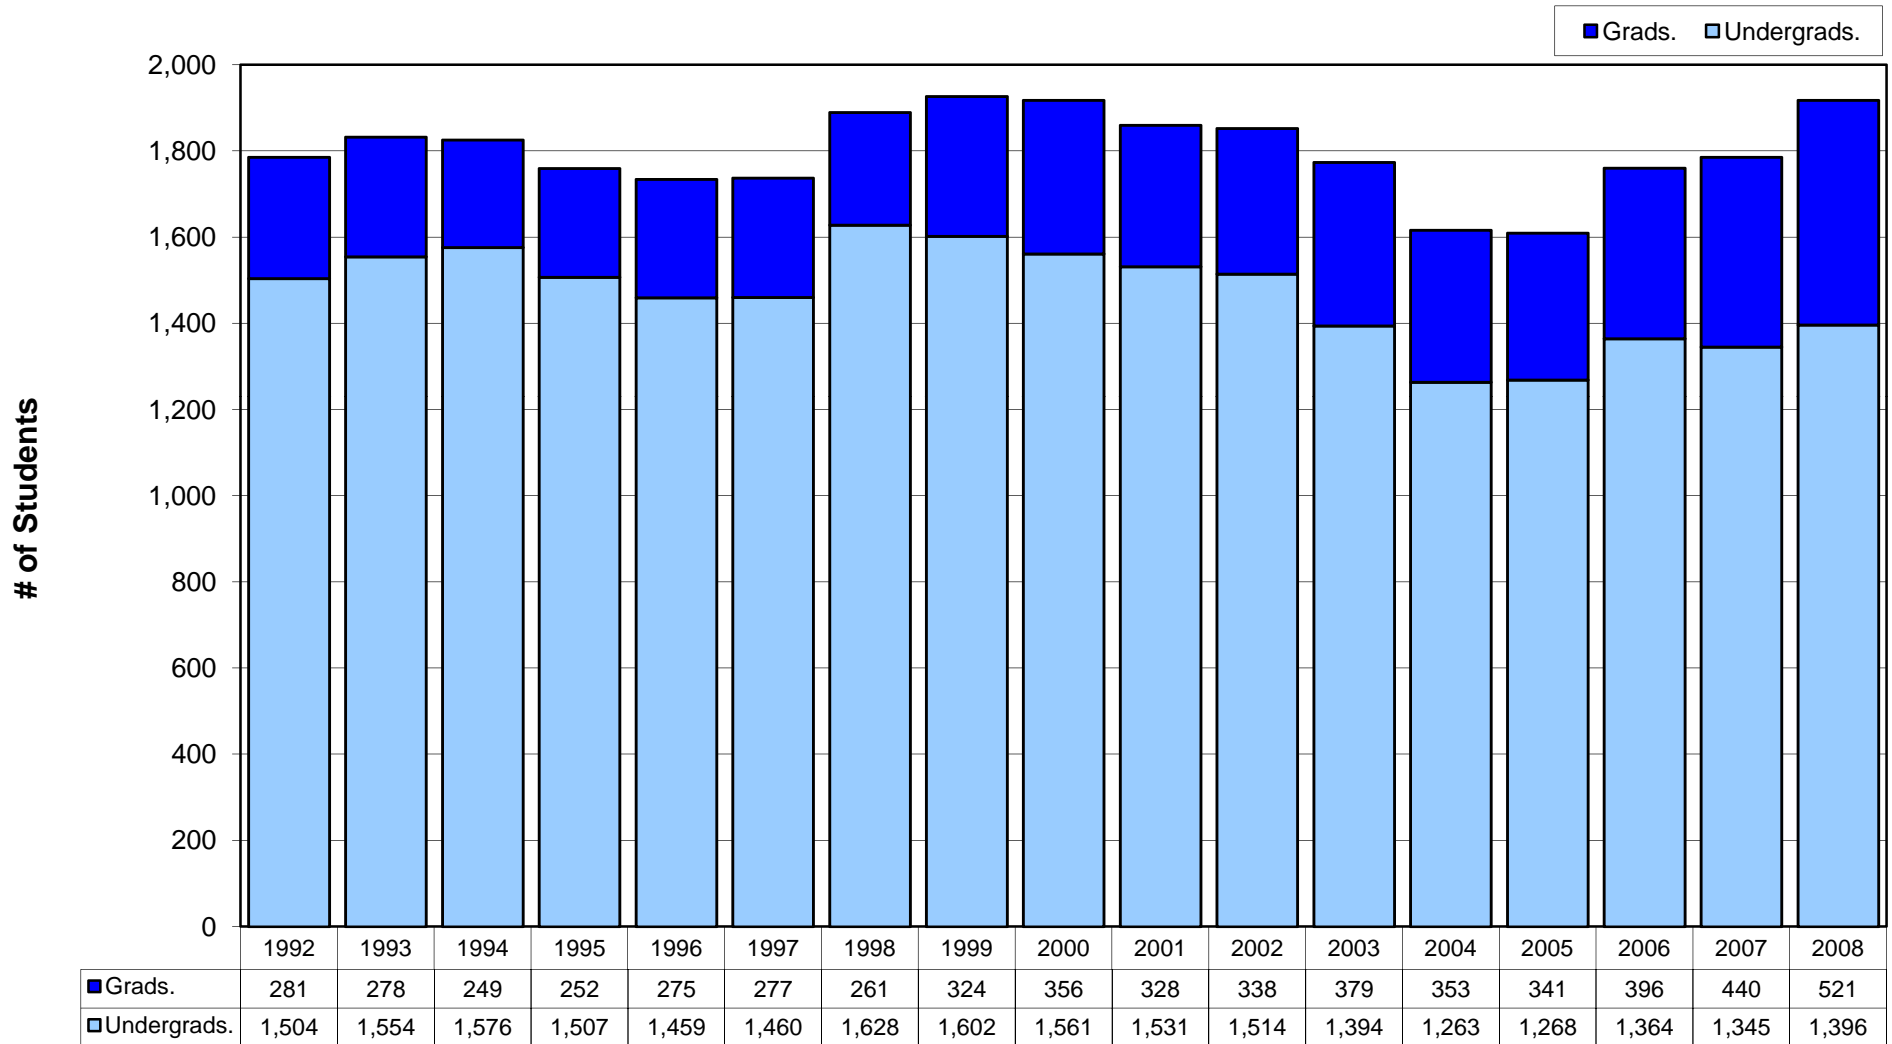

TOTAL FEMALE ENROLLMENT

COLLEGE OF ENGINEERING