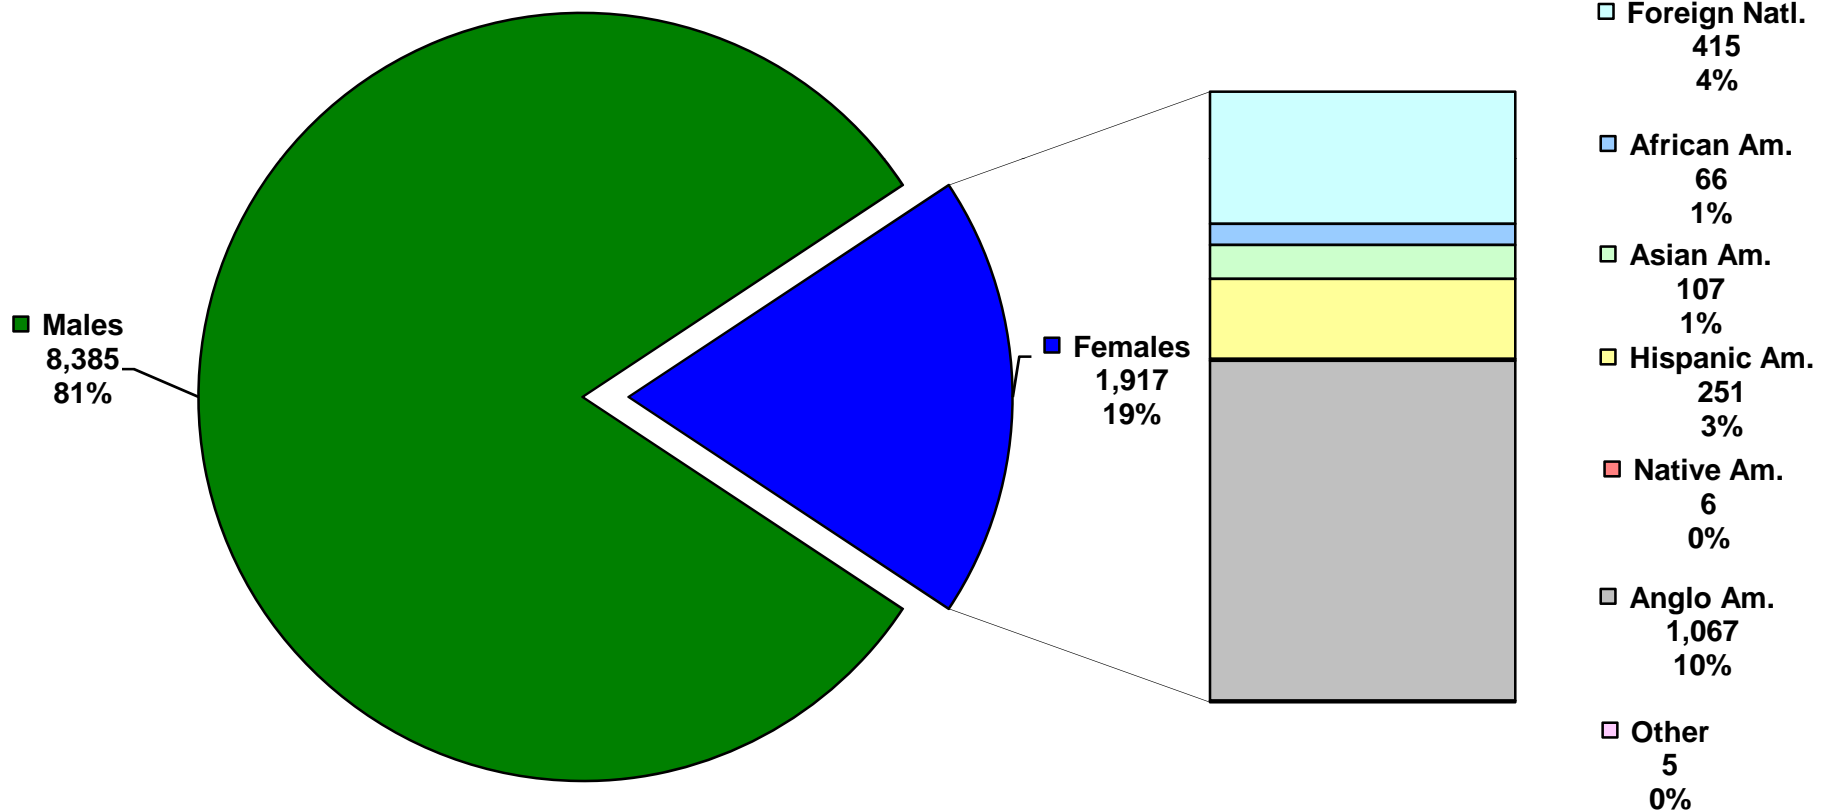

# TOTAL ENGINEERING ENROLLMENT

## FEMALES BY ETHNICITY

FALL 2008 - ALL STUDENTS = 10,302