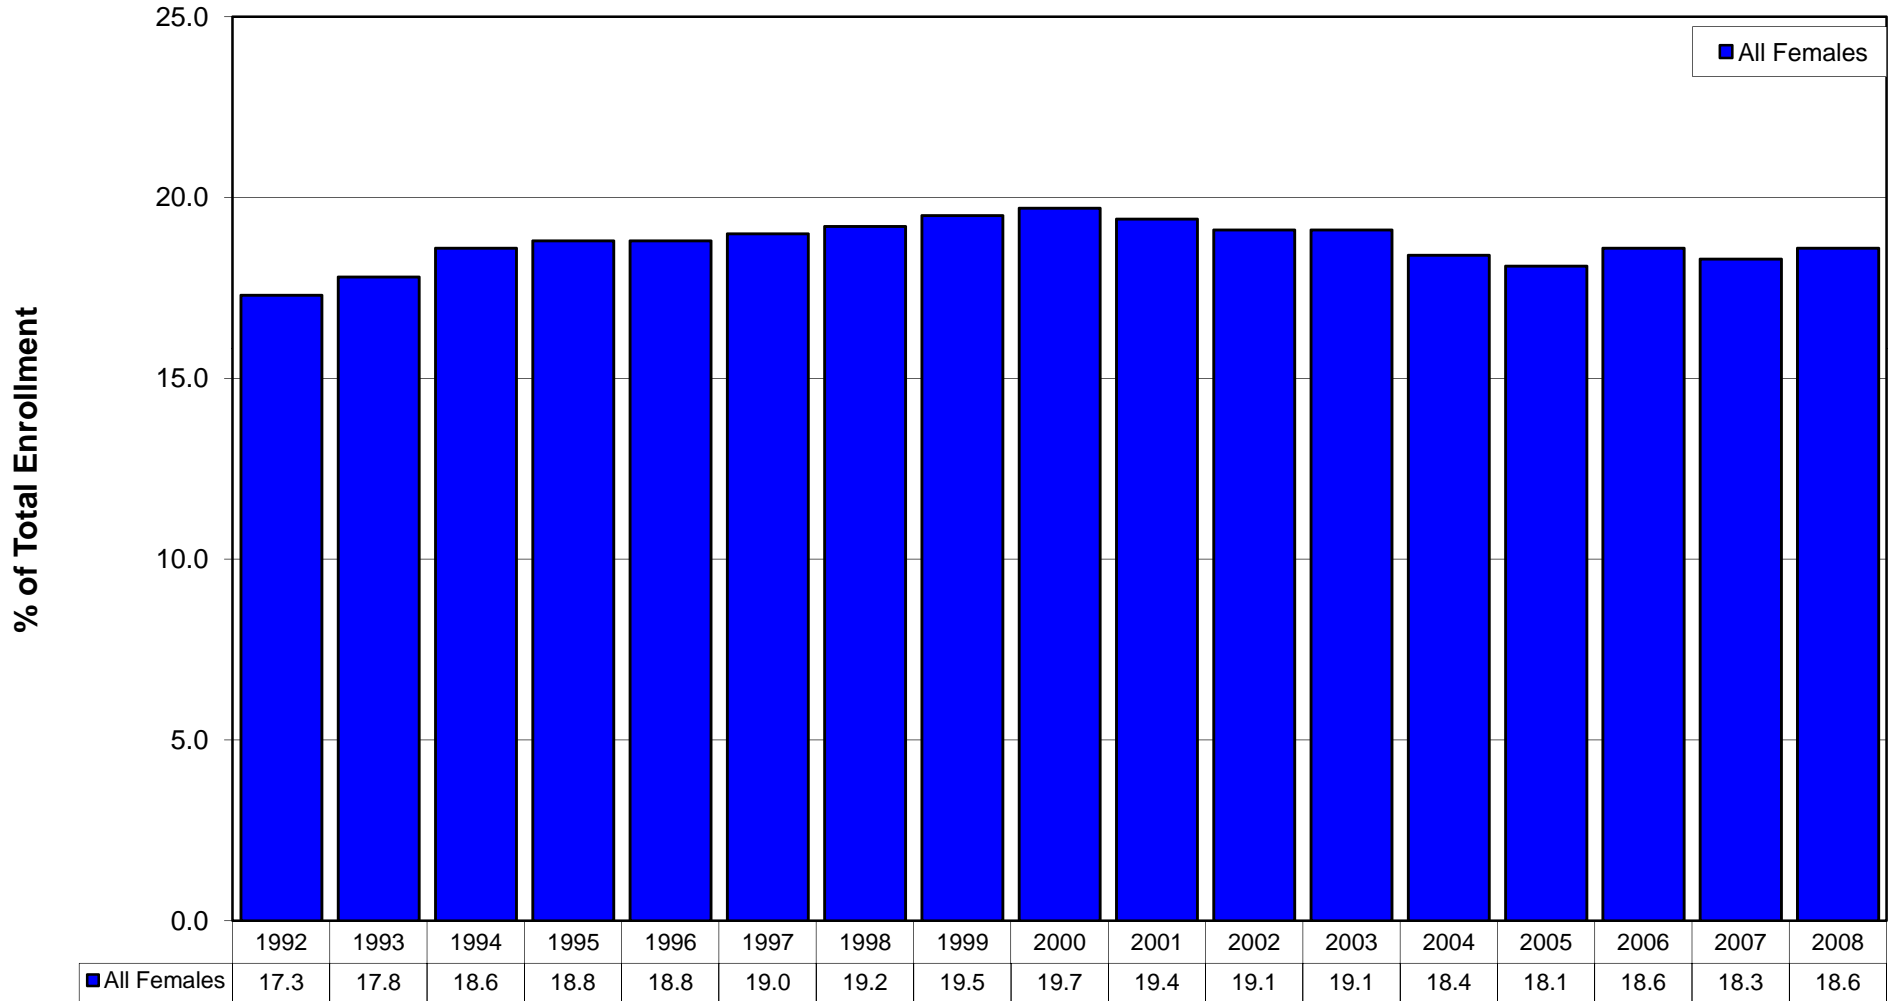

TOTAL FEMALE ENROLLMENT

COLLEGE OF ENGINEERING