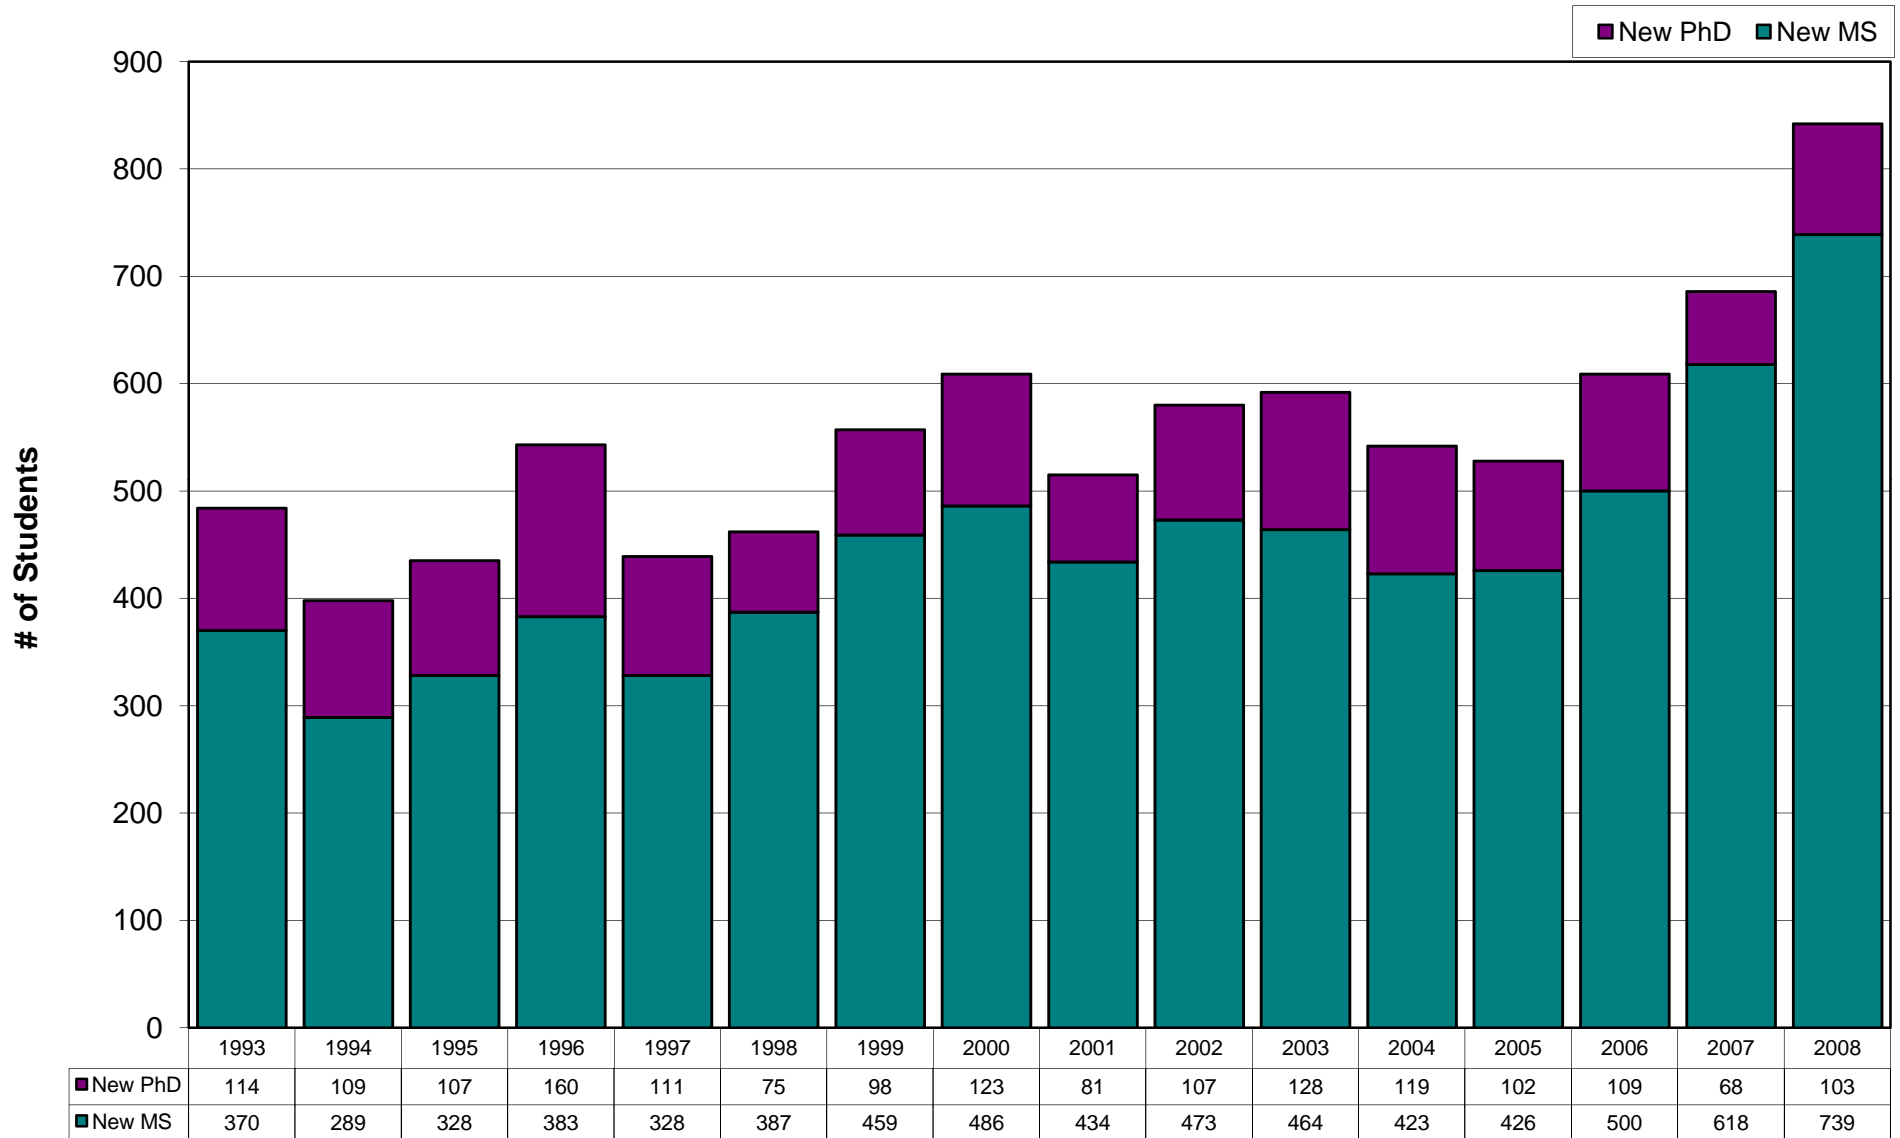

NEW GRADUATE STUDENT ENROLLMENT COLLEGE OF ENGINEERING