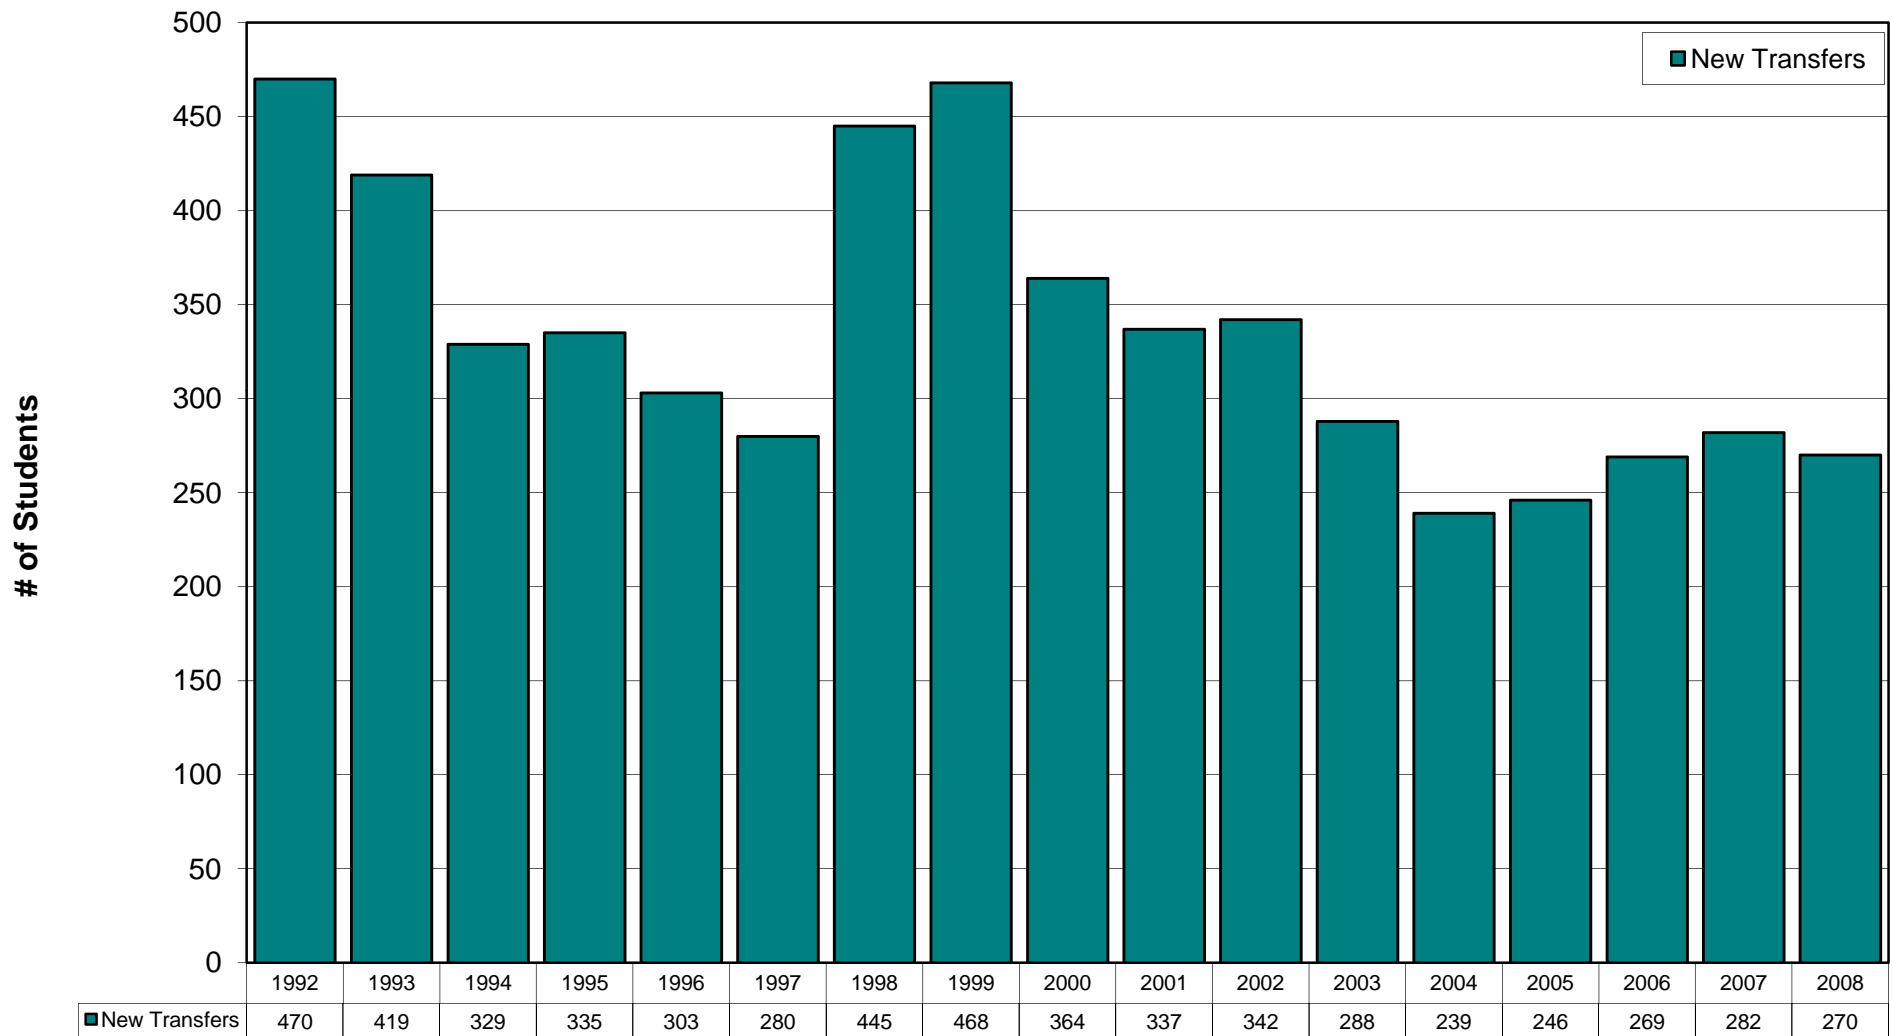

NEW TRANSFER ENROLLMENT

COLLEGE OF ENGINEERING