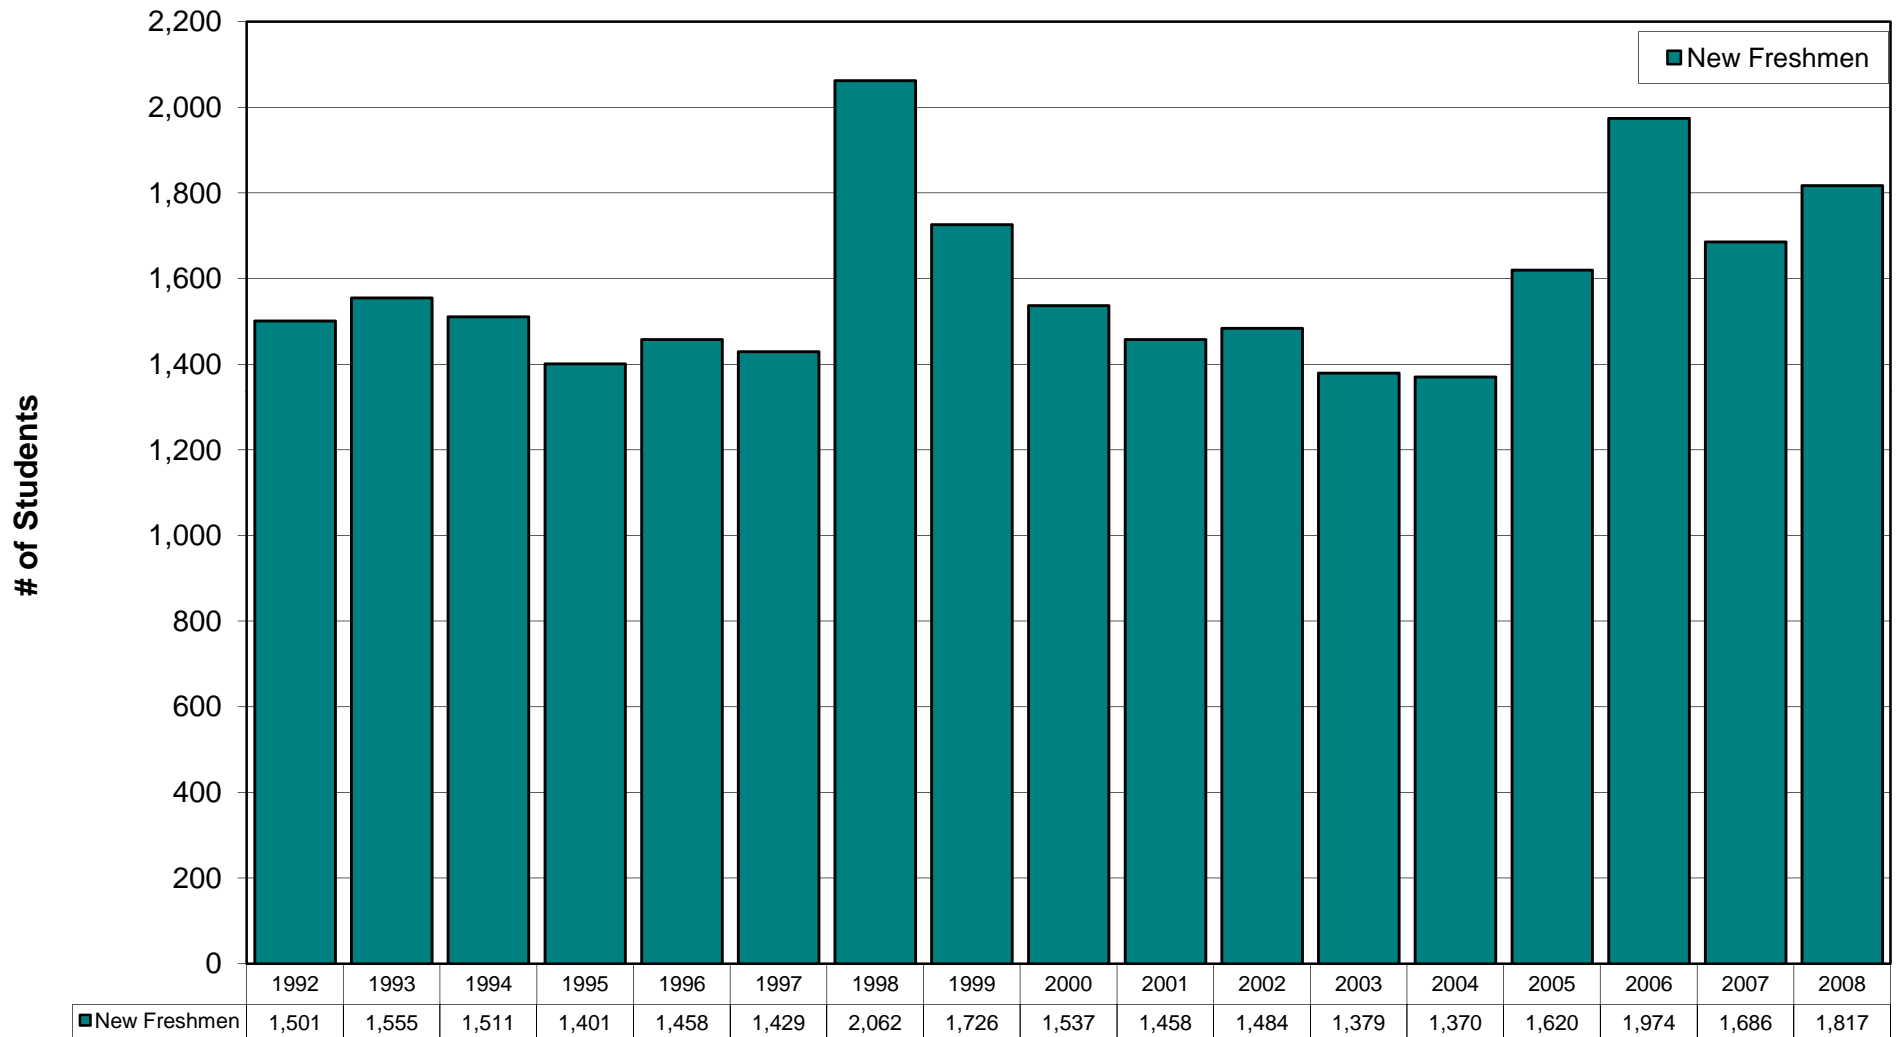

NEW FRESHMAN ENROLLMENT

COLLEGE OF ENGINEERING

AVERAGE SAT SCORES FOR INCOMING FRESHMEN COLLEGE OF ENGINEERING

* 1996 = sat Scores recentered.

Average ACT Composite has remained ~ 26 for the same time period (1992-2006).