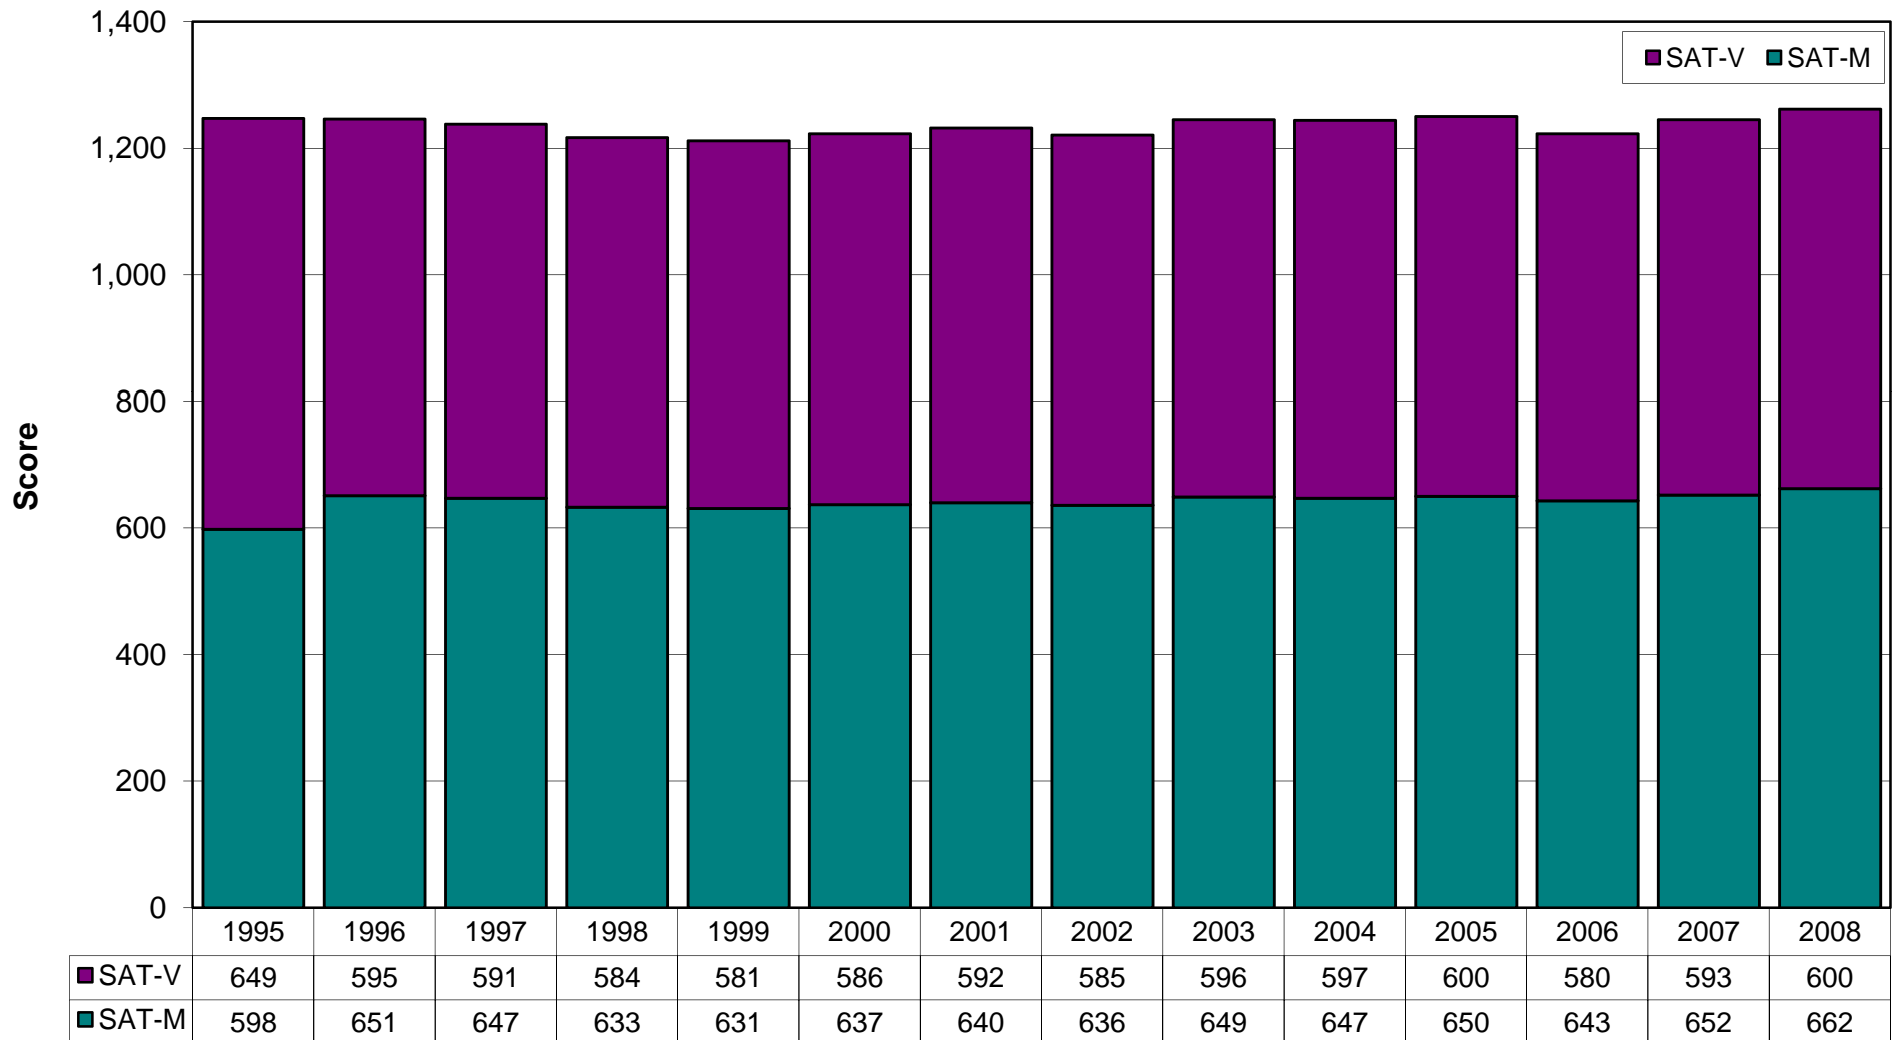

NEW FRESHMAN ENROLLMENT

COLLEGE OF ENGINEERING

AVERAGE SAT SCORES FOR INCOMING FRESHMEN COLLEGE OF ENGINEERING

* 1996 = sat Scores recentered.

Average ACT Composite has remained ~ 26 for the same time period (1992-2006).