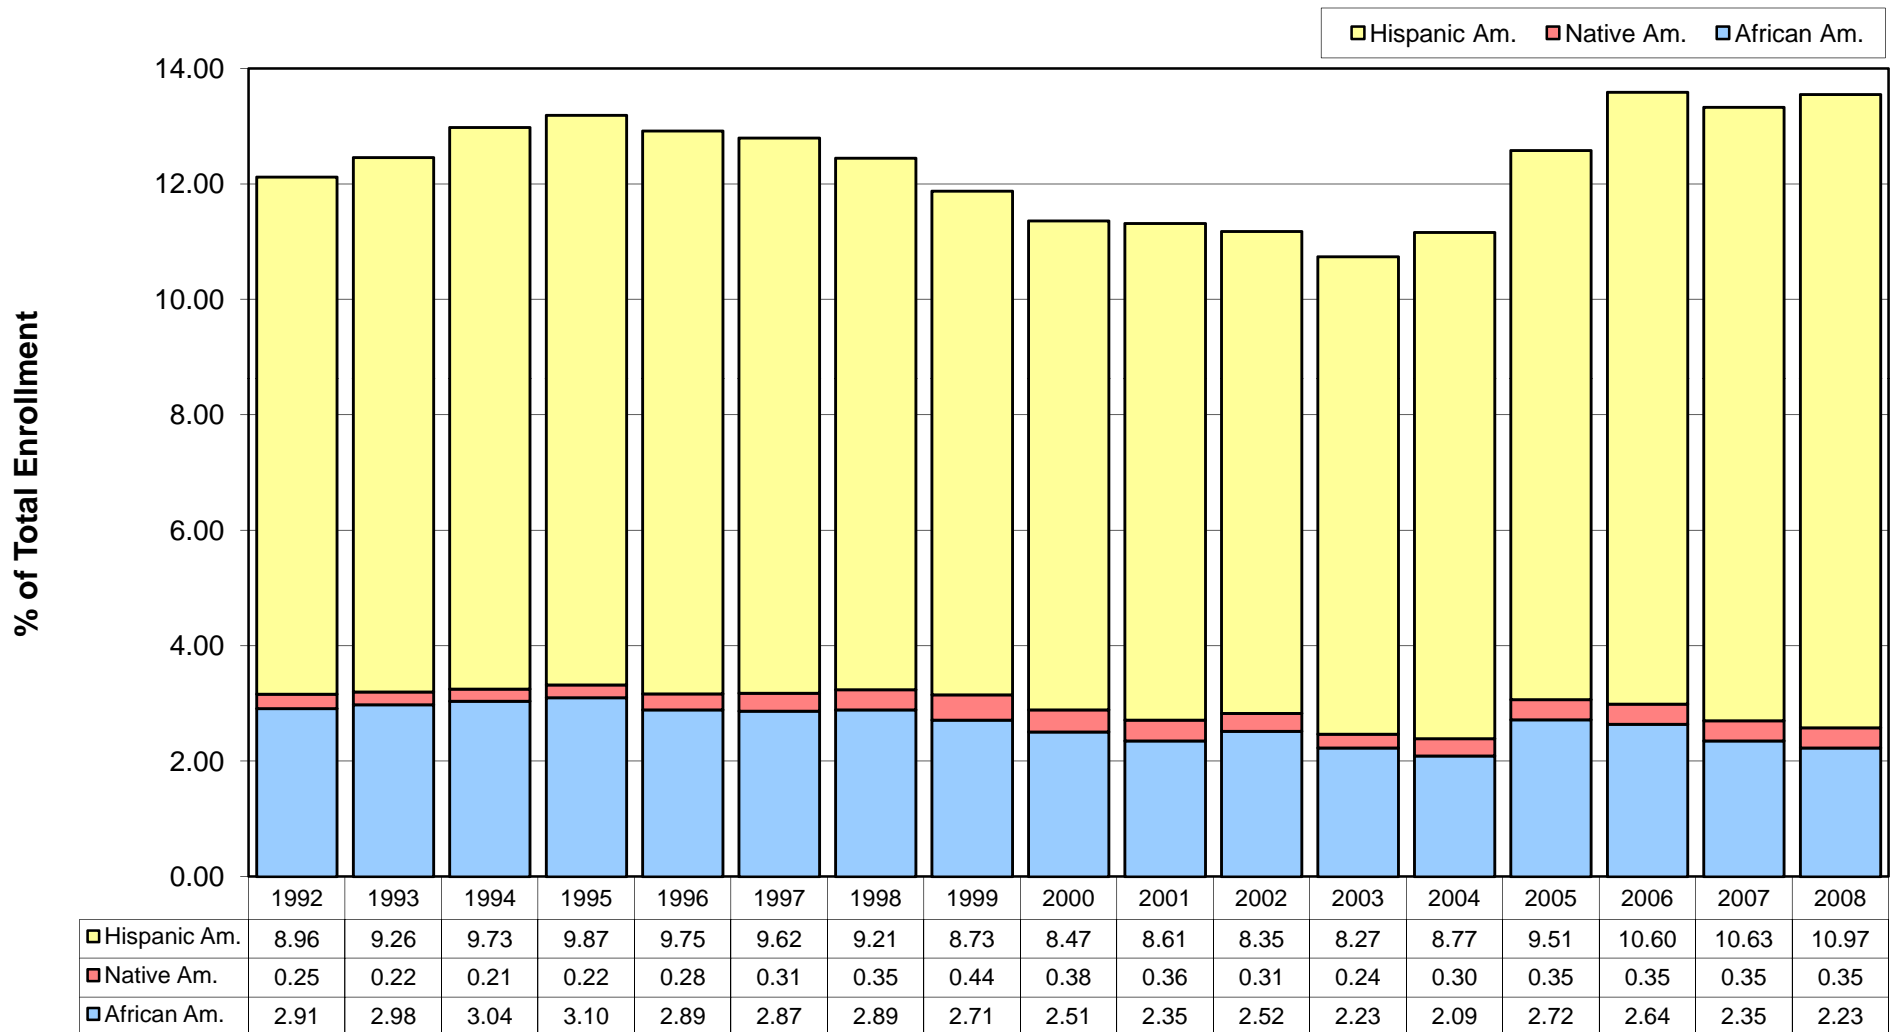

TOTAL ENGINEERING ENROLLMENT

MINORITY STUDENTS BY ETHNICITY
FALL 2008 - ALL STUDENTS = 10,302

TOTAL MINORITY ENGINEERING ENROLLMENT BY PROGRAM

FALL 2008 - ALL MINORITY STUDENTS = 1,396

Minority = Ethnicities traditionally underrepresented in Engineering (African Am., Hispanic Am., Native Am.)

TOTAL ENROLLMENT

COLLEGE OF ENGINEERING (Minority/Non-Minority)

TOTAL MINORITY ENROLLMENT

COLLEGE OF ENGINEERING

TOTAL MINORITY ENROLLMENT

COLLEGE OF ENGINEERING

TOTAL MINORITY ENROLLMENT

COLLEGE OF ENGINEERING

TOTAL DEGREES GRANTED

COLLEGE OF ENGINEERING (Minority/Non-Minority)

TOTAL DEGREES GRANTED TO MINORITIES

COLLEGE OF ENGINEERING

Minority = Ethnicities traditionally underrepresented in Engineering (African Am., Hispanic Am., Native Am.)
Data includes degrees granted from July 1 of previous year to June 30 of the next year.