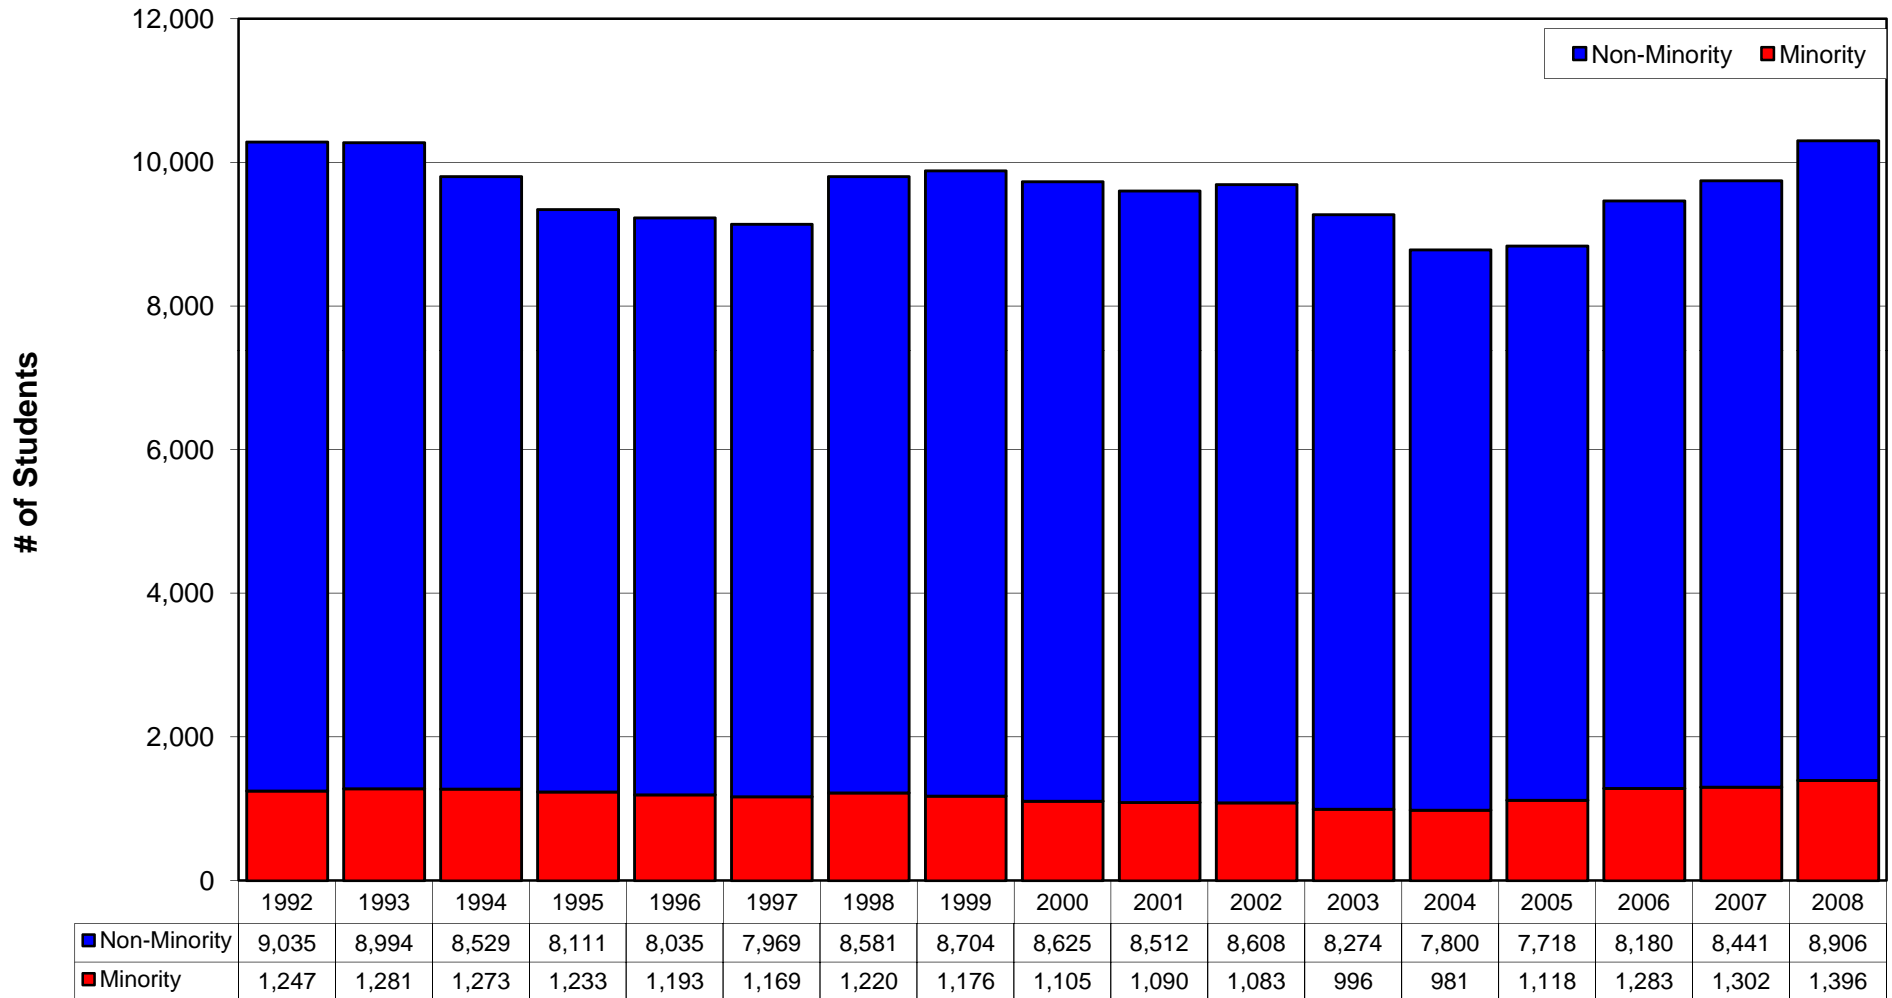

TOTAL ENROLLMENT

COLLEGE OF ENGINEERING (Minority/Non-Minority)