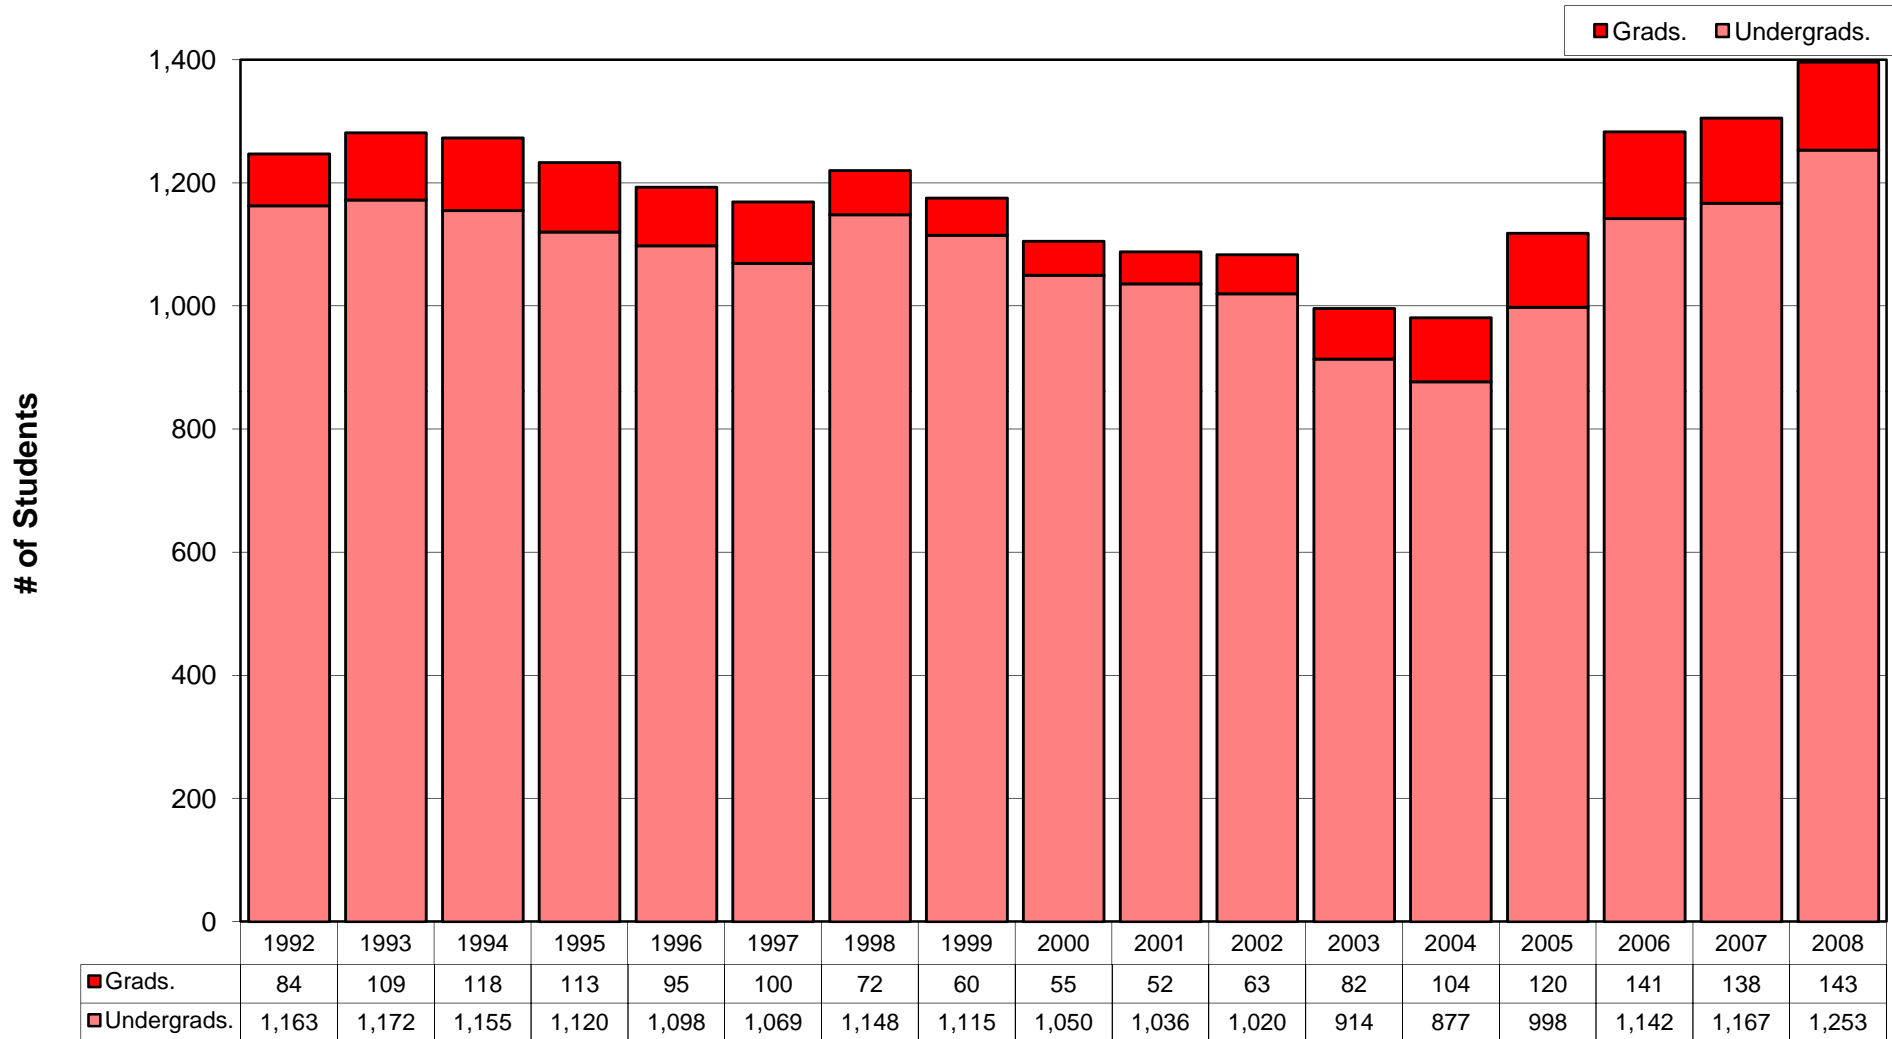

TOTAL MINORITY ENROLLMENT

COLLEGE OF ENGINEERING