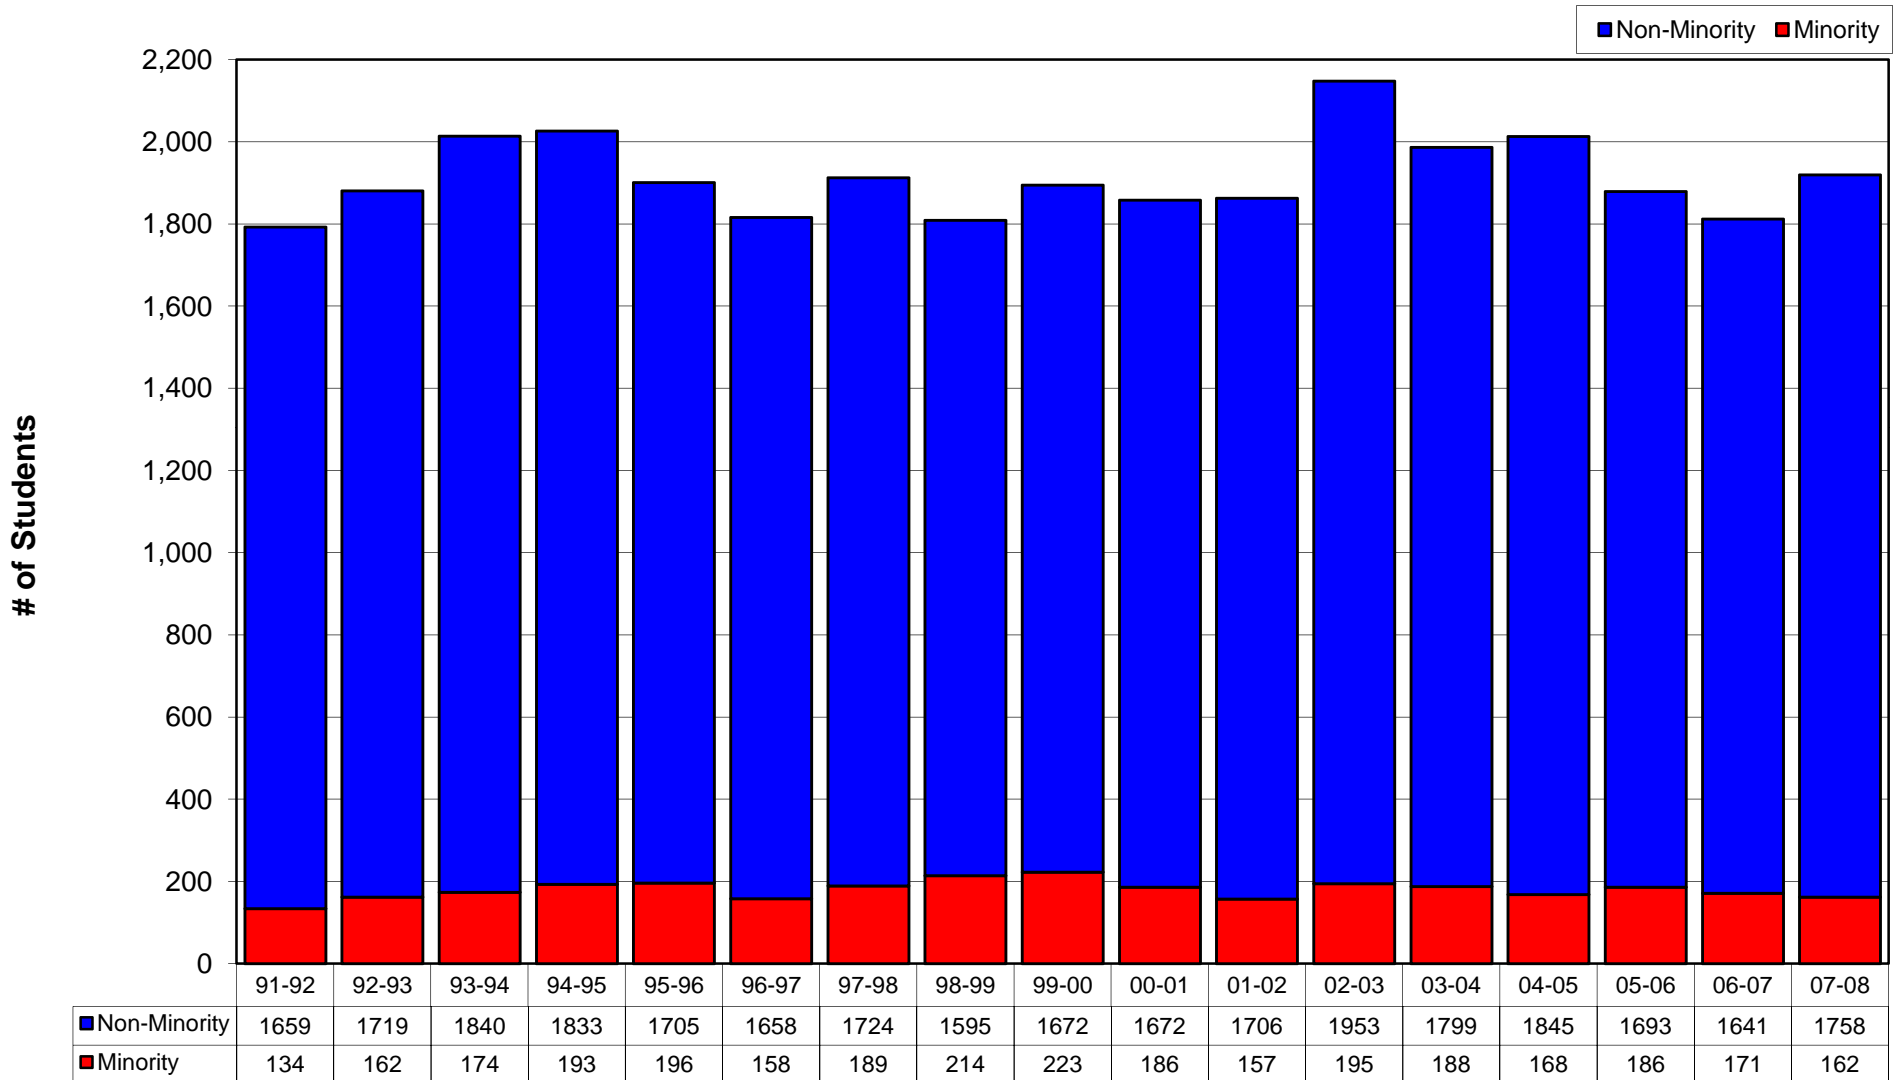

TOTAL DEGREES GRANTED

COLLEGE OF ENGINEERING (Minority/Non-Minority)