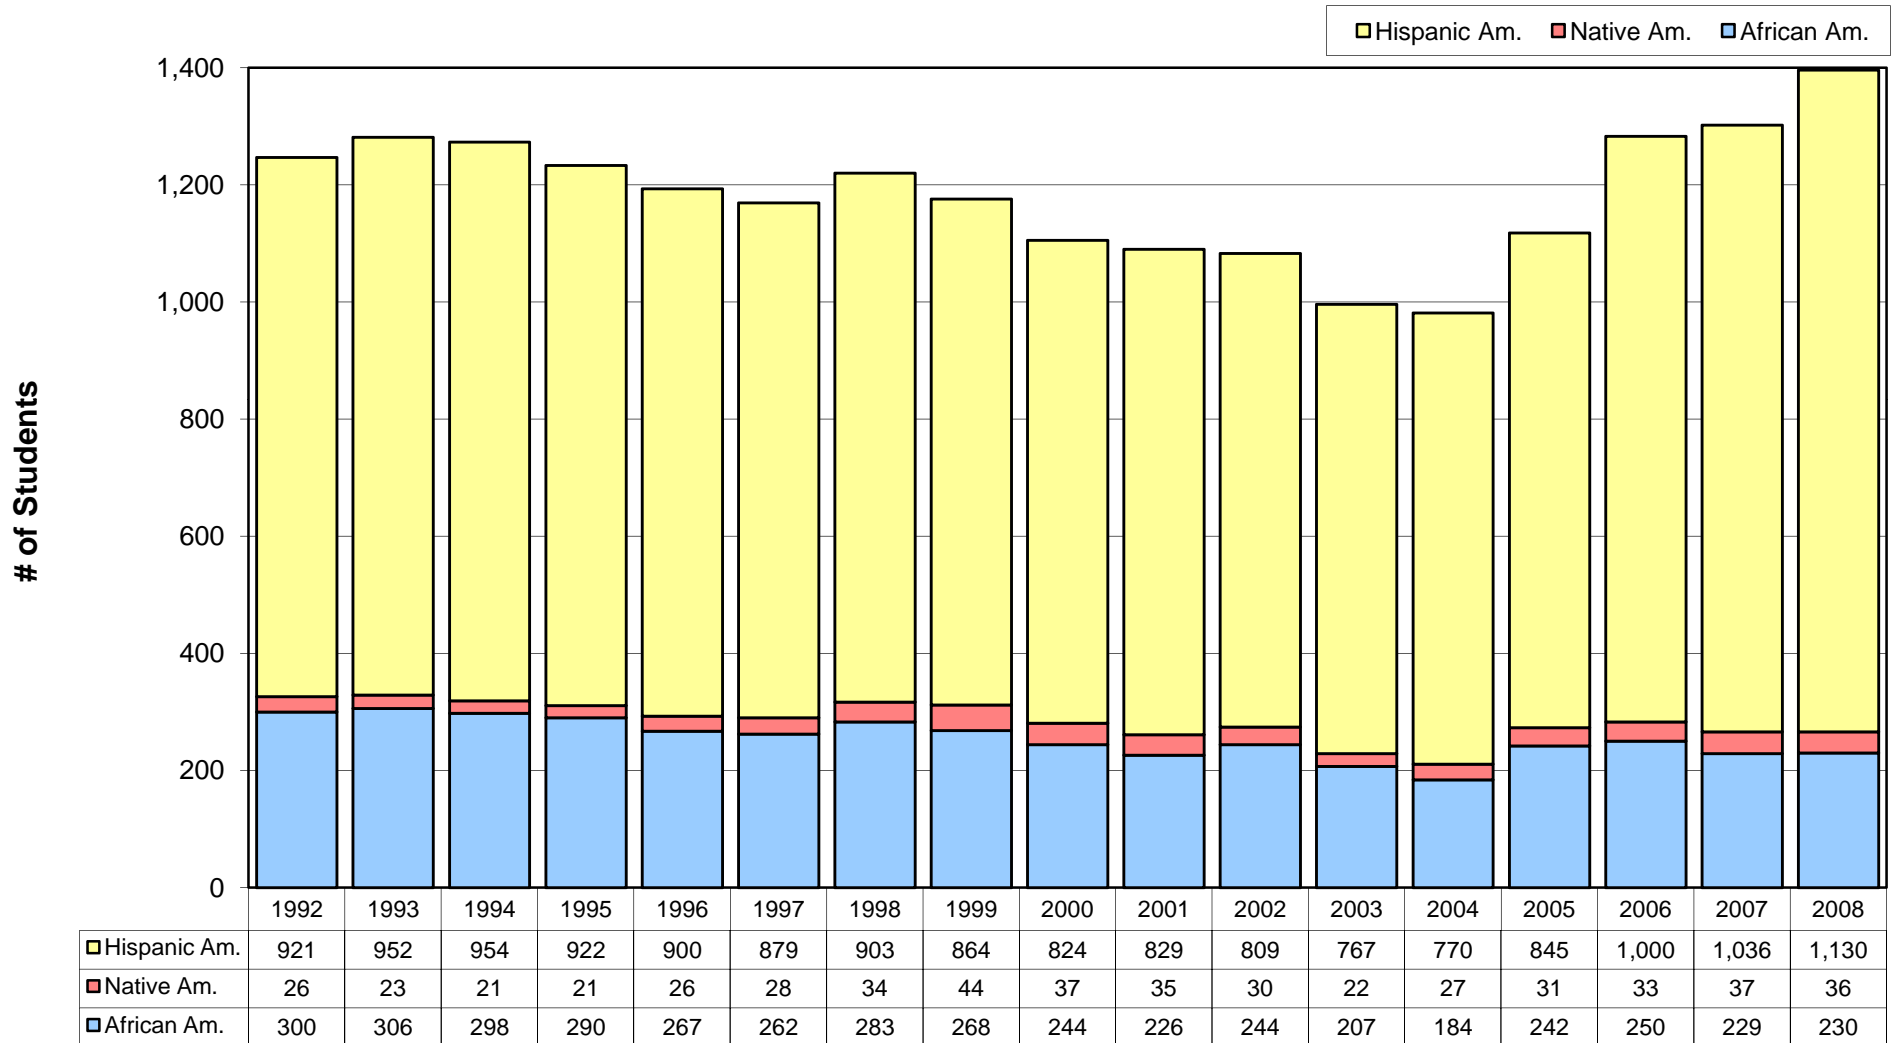

TOTAL ENGINEERING ENROLLMENT

MINORITY STUDENTS BY ETHNICITY
FALL 2008 - ALL STUDENTS = 10,302

TOTAL MINORITY ENGINEERING ENROLLMENT BY PROGRAM

FALL 2008 - ALL MINORITY STUDENTS = 1,396

Minority = Ethnicities traditionally underrepresented in Engineering (African Am., Hispanic Am., Native Am.)

TOTAL ENROLLMENT

COLLEGE OF ENGINEERING (Minority/Non-Minority)

TOTAL MINORITY ENROLLMENT

COLLEGE OF ENGINEERING

TOTAL MINORITY ENROLLMENT

COLLEGE OF ENGINEERING

TOTAL MINORITY ENROLLMENT

COLLEGE OF ENGINEERING