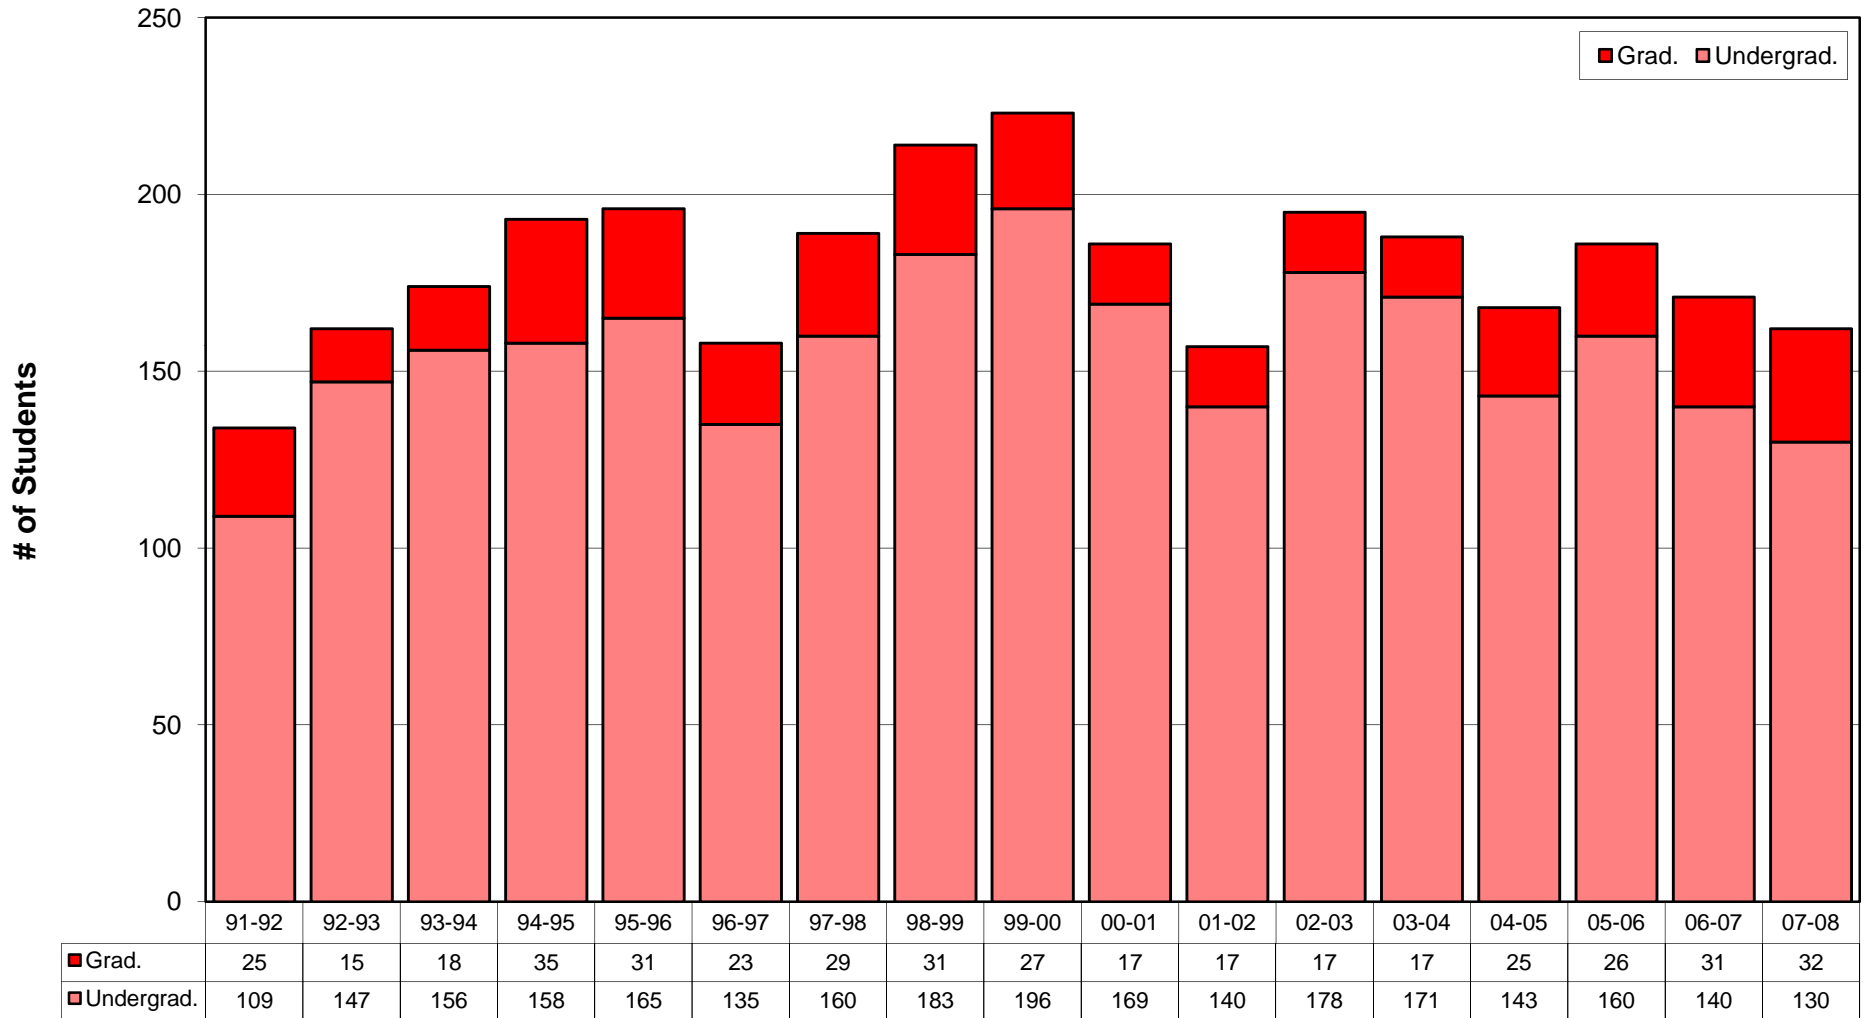

TOTAL DEGREES GRANTED TO MINORITIES

COLLEGE OF ENGINEERING

Minority = Ethnicities traditionally underrepresented in Engineering (African Am., Hispanic Am., Native Am.)
Data includes degrees granted from July 1 of previous year to June 30 of the next year.