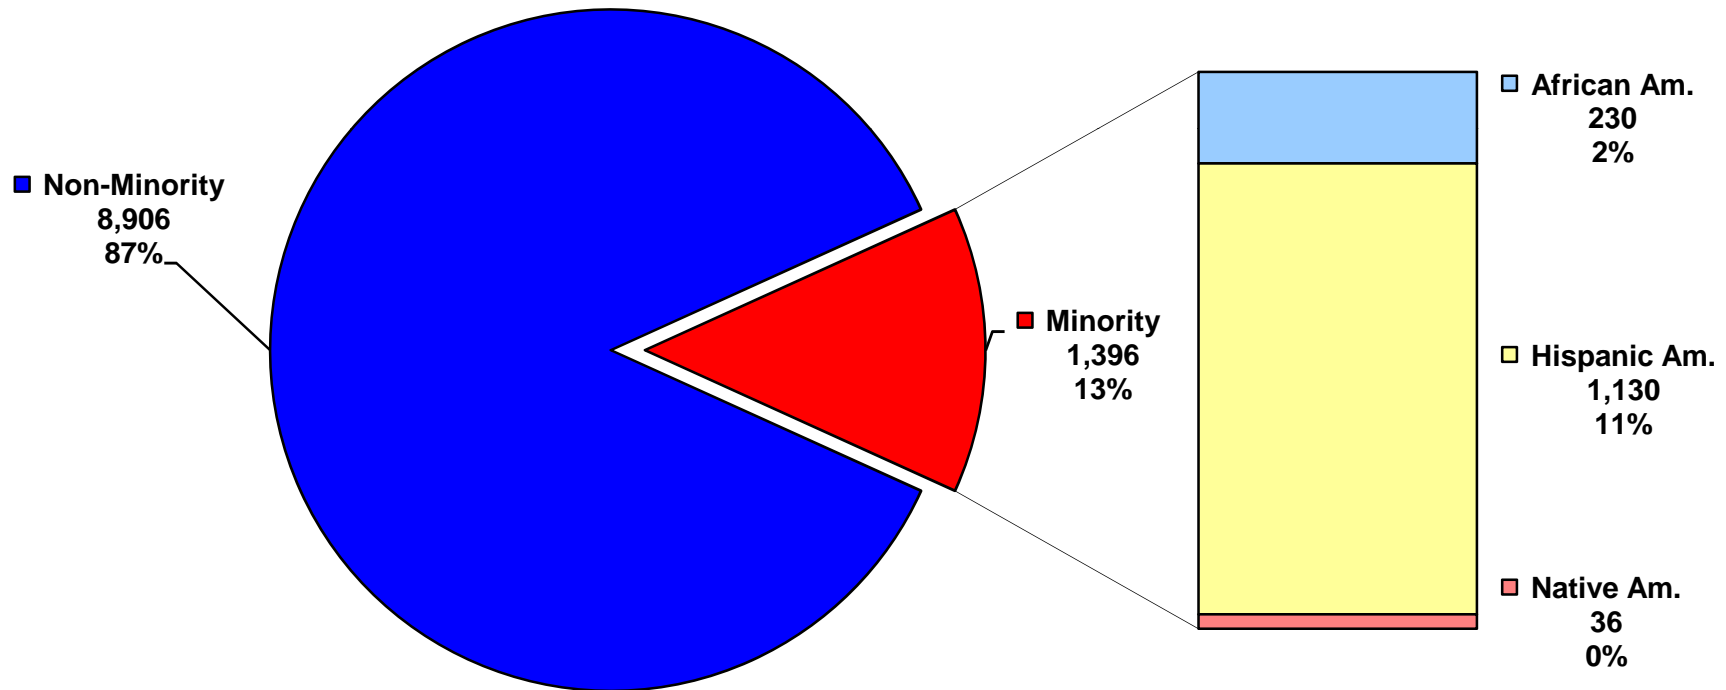

TOTAL ENGINEERING ENROLLMENT

MINORITY STUDENTS BY ETHNICITY
FALL 2008 - ALL STUDENTS = 10,302

TOTAL MINORITY ENGINEERING ENROLLMENT BY PROGRAM

FALL 2008 - ALL MINORITY STUDENTS = 1,396

Minority = Ethnicities traditionally underrepresented in Engineering (African Am., Hispanic Am., Native Am.)

TOTAL DEGREES GRANTED

COLLEGE OF ENGINEERING (Minority/Non-Minority)

TOTAL DEGREES GRANTED TO MINORITIES

COLLEGE OF ENGINEERING

Minority = Ethnicities traditionally underrepresented in Engineering (African Am., Hispanic Am., Native Am.)
Data includes degrees granted from July 1 of previous year to June 30 of the next year.