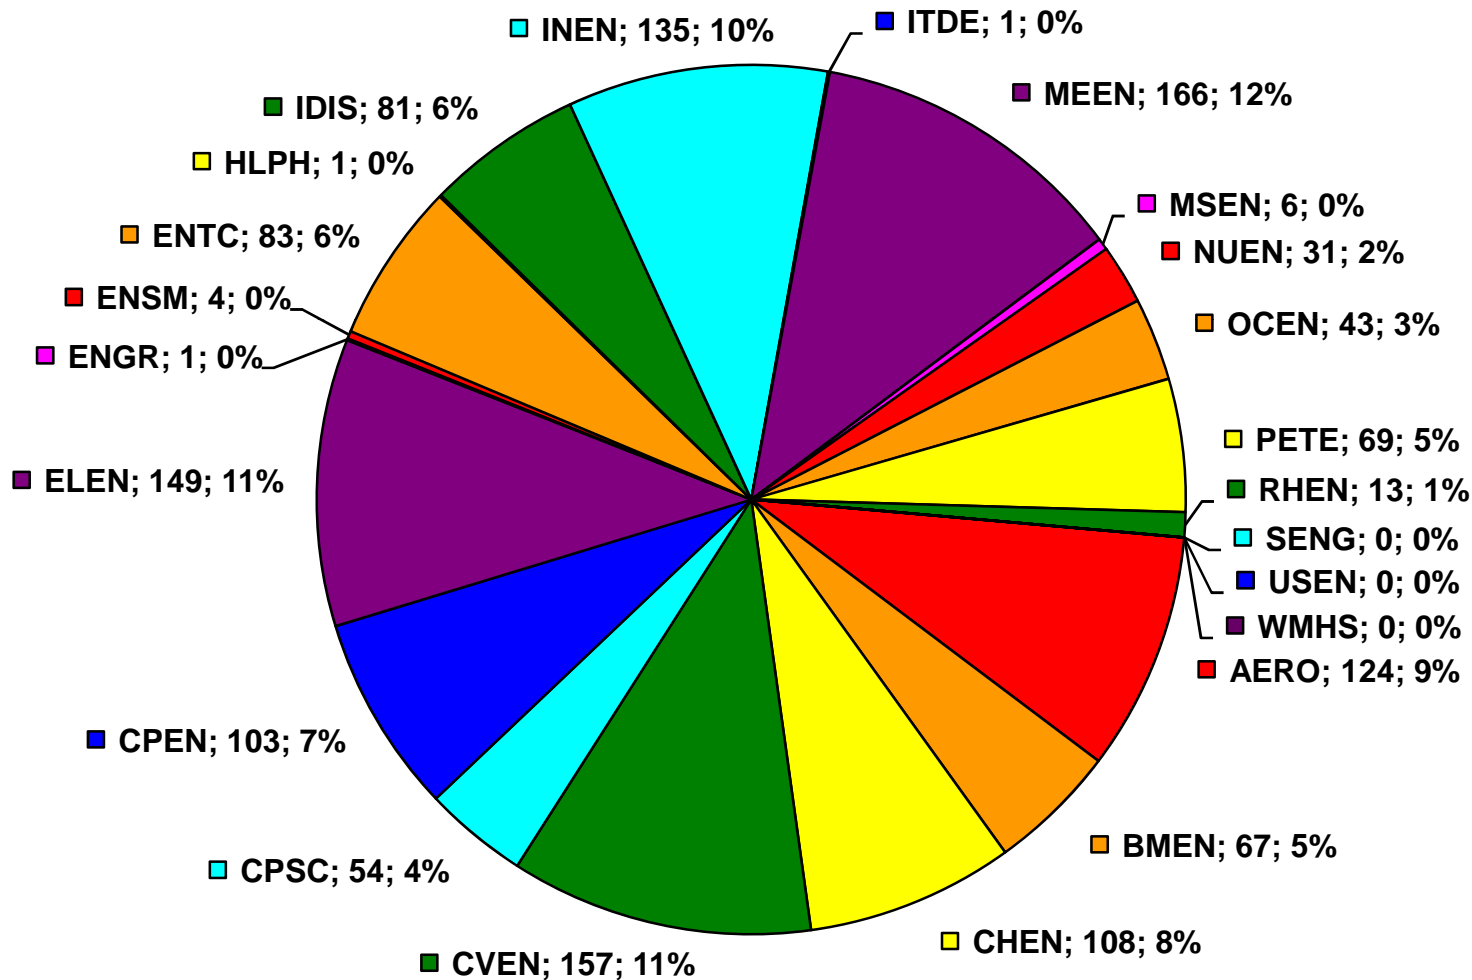

TOTAL ENGINEERING ENROLLMENT

MINORITY STUDENTS BY ETHNICITY
FALL 2008 - ALL STUDENTS = 10,302

TOTAL MINORITY ENGINEERING ENROLLMENT BY PROGRAM

FALL 2008 - ALL MINORITY STUDENTS = 1,396

Minority = Ethnicities traditionally underrepresented in Engineering (African Am., Hispanic Am., Native Am.)

TOTAL ENROLLMENT

COLLEGE OF ENGINEERING (Minority/Non-Minority)

TOTAL MINORITY ENROLLMENT

COLLEGE OF ENGINEERING

TOTAL MINORITY ENROLLMENT

COLLEGE OF ENGINEERING

TOTAL MINORITY ENROLLMENT

COLLEGE OF ENGINEERING

TOTAL DEGREES GRANTED

COLLEGE OF ENGINEERING (Minority/Non-Minority)

TOTAL DEGREES GRANTED TO MINORITIES

COLLEGE OF ENGINEERING

Minority = Ethnicities traditionally underrepresented in Engineering (African Am., Hispanic Am., Native Am.)
Data includes degrees granted from July 1 of previous year to June 30 of the next year.