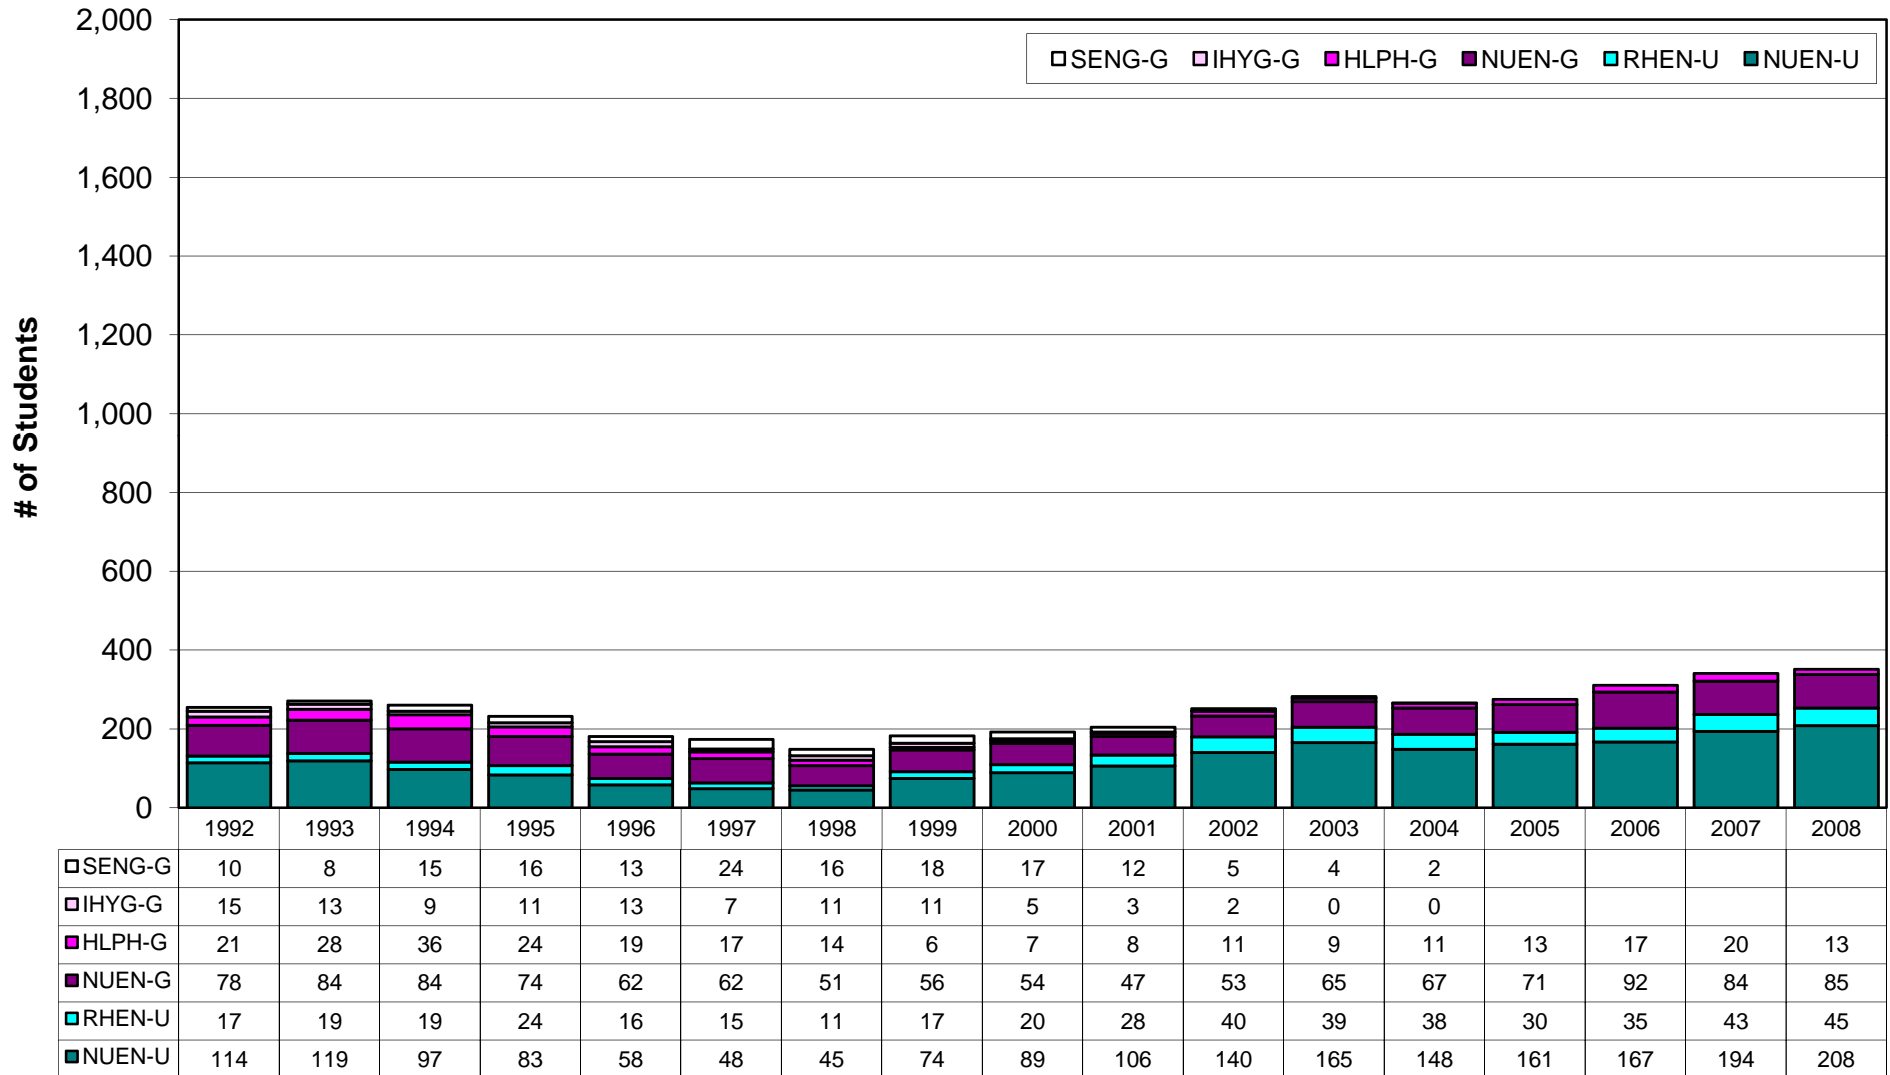

HISTORICAL ENROLLMENT

Nuclear Engineering Department

Includes: NUEN-Nuclear Engr., RHEN-Radiological Health Engr., HLPH-Health Physics, IHYG-Industrial Hygiene, SENG-Safety Engr.
(IHYG moved out of the college in 2005; SENG moved to the CHEN department in 2005)